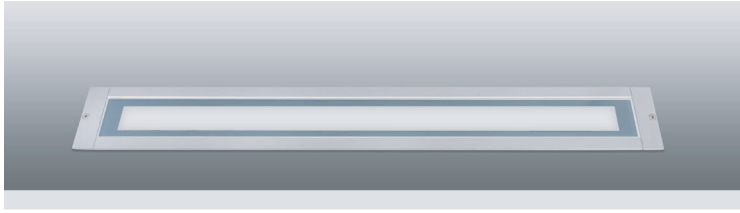

## Terra Line Led 5 LLE

- Linear inground recessed waterproof led luminaire
- suitable for outdoors use
- made from extruded anodized aluminum body
- painted with polyester powder suitable for external use
- with ground base from aluminum
- with heavy duty protective glass 10mm thick mat
- with internal antiglare screen with grilles from aluminum
- with incorporated linear led smd modules
- adjusted on high performance linear heatsink
- for best heat management
- CRI>80 | 3 SDCM as standard
- upon request available with CRI>90
- in 3000-4000 KELVIN
- also available upon request in 2700-3500-5000-6500 Kelvin
- 110° beam angle
- works with built in led driver, on/off as standard
- upon request dimmable phase cut/Dali/1-10v
- with silicone gaskets and stainless-steel screws
- with cable gland PG9 IP68 made from brass
- upon request is available with pre-connected cable
- with 1 cable gland PG9 IP68 made from brass as standard
- or with 2 cable glands PG9 IP68 made from brass
- for input and output of power supply cables
- upon request is available with pre-connected cable