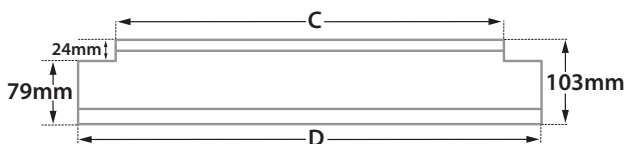

CRI>80 | Power & Luminous Flux at 28°

For information regarding other beam angles use the table factors for lumen output

30269	8.4W	7x1.20W	220-240V	3000-4000 KELVIN	734-777 LUMEN	DIM (1)	⚠ ⚡ ⚠
30270	16.8W	14x1.20W	220-240V	3000-4000 KELVIN	1469-1553 LUMEN	DIM (2)	⚠ ⚡ ⚠
30271	25.2W	21x1.20W	220-240V	3000-4000 KELVIN	2203-2330 LUMEN	DIM (3)	⚠ ⚡ ⚠
30272	33.6W	28x1.20W	220-240V	3000-4000 KELVIN	2938-3107 LUMEN	DIM (4)	⚠ ⚡ ⚠

GLASS (8mm)

CE IP67

Beam angle	Factor
10°	0.86
15°	0.97
24°	0.96
28°	1.00
32°	0.86
41°	0.91
48°	0.89
63°	0.88
15°x35°	0.93
22°x37°	0.82

ΔΙΑΣΤΑΣΕΙΣ ΦΩΤΙΣΤΙΚΩΝ DIMENSIONS OF LUMINAIRES				ΔΙΑΣΤΑΣΕΙΣ ΒΑΣΕΩΝ ΕΔΑΦΟΥΣ DIMENSIONS OF GROUND BASES		ΔΙΑΣΤΑΣΕΙΣ ΟΠΗΣ OPENING DIMENSIONS		
DIM	CODE	A	B	C	D	LENGTH	WIDTH	DEPTH
[1]	30269	349mm	319mm	342mm	426mm	439mm	100mm	110mm
[2]	30270	645mm	615mm	648mm	732mm	745mm	100mm	110mm
[3]	30271	945mm	915mm	978mm	1062mm	1075mm	100mm	110mm
[4]	30272	1245mm	1215mm	1278mm	1362mm	1375mm	100mm	110mm

i *upon request available at length 1545mm

ΔΙΑΣΤΑΣΕΙΣ ΦΩΤΙΣΤΙΚΟΥ / LUMINAIRE DIMENSIONS

ΔΙΑΣΤΑΣΕΙΣ ΒΑΣΗΣ ΕΔΑΦΟΥΣ / GROUND BASE DIMENSIONS

5339 IP68 RATED MULTI-WAY CONNECTOR BOX
ΣΤΕΓΑΝΟ ΚΟΥΤΙ ΔΙΑΚΛΑΔΩΣΗΣ