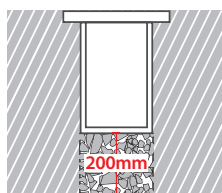

With pre-connected IP68 male and female fis for fast connection