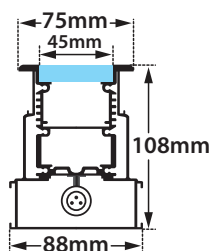

GLASS (8mm)

CE IP67

Beam angle	Factor
10°	0.86
15°	0.97
24°	0.96
28°	1.00
32°	0.86
41°	0.91
48°	0.89
63°	0.88
15°x35°	0.93
22°x37°	0.82

ΔΙΑΣΤΑΣΕΙΣ ΦΩΤΙΣΤΙΚΩΝ DIMENSIONS OF LUMINAIRES				ΔΙΑΣΤΑΣΕΙΣ ΒΑΣΕΩΝ ΕΔΑΦΟΥΣ DIMENSIONS OF GROUND BASES		ΔΙΑΣΤΑΣΕΙΣ ΟΠΗΣ OPENING DIMENSIONS		
DIM	CODE	A	B	C	D	LENGTH	WIDTH	DEPTH
[1]	30269	349mm	319mm	342mm	426mm	439mm	100mm	110mm
[2]	30270	645mm	615mm	648mm	732mm	745mm	100mm	110mm
[3]	30271	945mm	915mm	978mm	1062mm	1075mm	100mm	110mm
[4]	30272	1245mm	1215mm	1278mm	1362mm	1375mm	100mm	110mm

i *upon request available at length 1545mm

ΔΙΑΣΤΑΣΕΙΣ ΦΩΤΙΣΤΙΚΟΥ / LUMINAIRE DIMENSIONS

ΔΙΑΣΤΑΣΕΙΣ ΒΑΣΗΣ ΕΔΑΦΟΥΣ / GROUND BASE DIMENSIONS

5339 IP68 RATED MULTI-WAY CONNECTOR BOX
ΣΤΕΓΑΝΟ ΚΟΥΤΙ ΔΙΑΚΛΑΔΩΣΗΣ