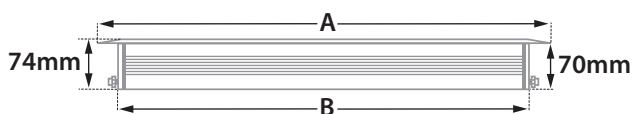

CRI>80 | Power & Luminous Flux at 28°

For information regarding other beam angles use the table factors for lumen output

30269	8.4W	7x1.20W	220-240V	3000-4000 KELVIN	734-777 LUMEN	DIM (1)	⚠ ⚡ ⚠
30270	16.8W	14x1.20W	220-240V	3000-4000 KELVIN	1469-1553 LUMEN	DIM (2)	⚠ ⚡ ⚠
30271	25.2W	21x1.20W	220-240V	3000-4000 KELVIN	2203-2330 LUMEN	DIM (3)	⚠ ⚡ ⚠
30272	33.6W	28x1.20W	220-240V	3000-4000 KELVIN	2938-3107 LUMEN	DIM (4)	⚠ ⚡ ⚠

GLASS (8mm)

CE IP67

Beam angle	Factor
10°	0.86
15°	0.97
24°	0.96
28°	1.00
32°	0.86
41°	0.91
48°	0.89
63°	0.88
15°x35°	0.93
22°x37°	0.82

ΔΙΑΣΤΑΣΕΙΣ ΦΩΤΙΣΤΙΚΩΝ DIMENSIONS OF LUMINAIRES				ΔΙΑΣΤΑΣΕΙΣ ΒΑΣΕΩΝ ΕΔΑΦΟΥΣ DIMENSIONS OF GROUND BASES		ΔΙΑΣΤΑΣΕΙΣ ΟΠΗΣ OPENING DIMENSIONS		
DIM	CODE	A	B	C	D	LENGTH	WIDTH	DEPTH
[1]	30269	349mm	319mm	342mm	426mm	439mm	100mm	110mm
[2]	30270	645mm	615mm	648mm	732mm	745mm	100mm	110mm
[3]	30271	945mm	915mm	978mm	1062mm	1075mm	100mm	110mm
[4]	30272	1245mm	1215mm	1278mm	1362mm	1375mm	100mm	110mm

i *upon request available at length 1545mm

ΔΙΑΣΤΑΣΕΙΣ ΦΩΤΙΣΤΙΚΟΥ / LUMINAIRE DIMENSIONS

ΔΙΑΣΤΑΣΕΙΣ ΒΑΣΗΣ ΕΔΑΦΟΥΣ / GROUND BASE DIMENSIONS

5339 IP68 RATED MULTI-WAY CONNECTOR BOX
ΣΤΕΓΑΝΟ ΚΟΥΤΙ ΔΙΑΚΛΑΔΩΣΗΣ