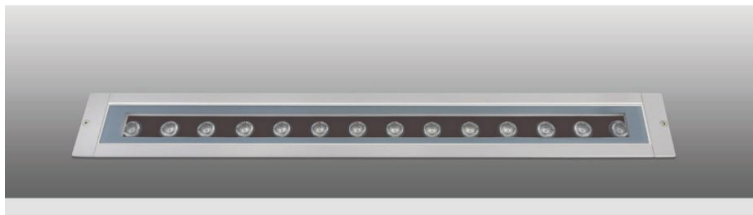

Terra Line Led 5

- Linear in-ground recessed waterproof led luminaire
- suitable for outdoors use
- made from extruded anodized aluminum body
- painted with polyester powder suitable for external use
- with ground base from aluminum
- with heavy duty protective glass 8mm thick
- with incorporated high power led smd
- adjusted on high performance linear heatsink
- for best heat management
- CRI>80 | 3 SDCM as standard
- upon request available with CRI>90
- In 3000 - 4000 KELVIN
- also available upon request in 2700-3500-5000-6500 Kelvin
- with lenses of symmetrical beam angle 10°-15°-24°-28°-32°-41°-48°-63°
- or with lenses of elliptical beam angle 15°x35°, 22°x37°
- works with built in led driver, on/off as standard
- upon request dimmable phase cut/Dali/1-10v
- with silicone gaskets and stainless-steel screws
- with 1 or 2 brass nickel plated cable glands IP68
- for input and output of power supply cables
- offered with pre-fitted neoprene cable
- with male and female fis fast connection with IP68 protection

With pre-connected IP68 male and female fis for fast connection

ΠΡΟΣΟΧΗ: Σε όλα τα φωτιστικά σώματα κωνευτά δαπέδου κατά την εγκατάσταση θα πρέπει να δημιουργείτε τουλάχιστον 20cm βάθος οπής αποστράγγισης, γεμάτη χαλίκι, για την αποφυγή στάσιμων υδάτων ή να χρησιμοποιείτε για τον ίδιο λόγο αγωγούς αποχέτευσης. Χρησιμοποιείτε μόνο καλώδια τύπου H07RN, άλλου είδους καλώδια μπορεί να μην εξασφαλίζουν βαθμό στεγανότητας IP67 ή IP68.