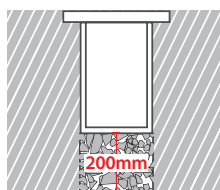

With pre-connected IP68 male and female fis for fast connection