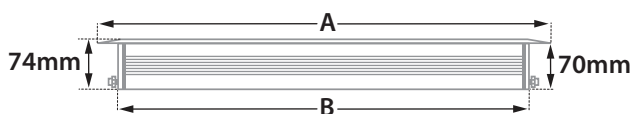

ΔΙΑΣΤΑΣΕΙΣ ΦΩΤΙΣΤΙΚΟΥ / LUMINAIRE DIMENSIONS