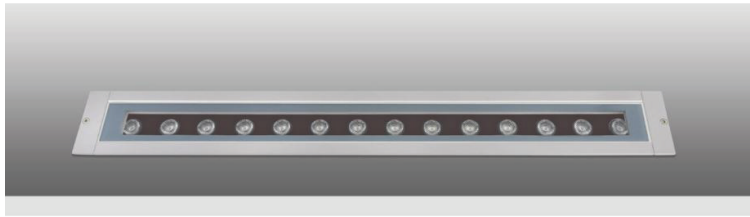

## Terra Line Led 5

- Linear in-ground recessed waterproof led luminaire suitable for outdoors use
- made from extruded anodized aluminum body
- painted with polyester powder suitable for external use
- with ground base from aluminum
- with heavy duty protective glass 8mm thick
- with incorporated high power led smd
- adjusted on high performance linear heatsink for best heat management
- CRI>80 | 3 SDCM as standard
- upon request available with CRI>90
- In 3000 - 4000 KELVIN
- also available upon request in 2700-3500-5000-6500 Kelvin
- with lenses of symmetrical beam angle 10°-15°-24°-28°-32°-41°-48°-63°
- or with lenses of elliptical beam angle 15°x35°, 22°x37°
- works with built in led driver, on/off as standard
- upon request dimmable phase cut/Dali/1-10v
- with silicone gaskets and stainless-steel screws
- with 1 or 2 brass nickel plated cable glands IP68
- or input and output of power supply cables
- offered with pre-fitted neoprene cable
- with male and female fis fast connection with IP68 protection