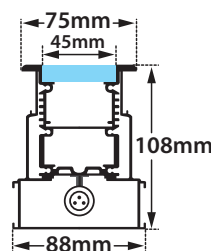

ΔΙΑΣΤΑΣΕΙΣ ΒΑΣΗΣ ΕΔΑΦΟΥΣ / GROUND BASE DIMENSIONS