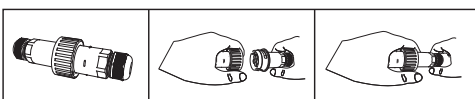

With pre-connected IP68 male and female fis for fast connection