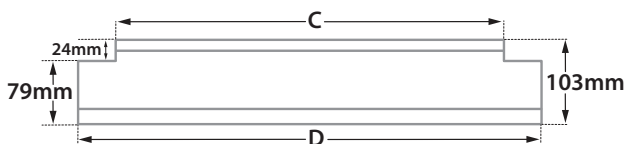

ΔΙΑΣΤΑΣΕΙΣ ΒΑΣΗΣ ΕΔΑΦΟΥΣ / GROUND BASE DIMENSIONS