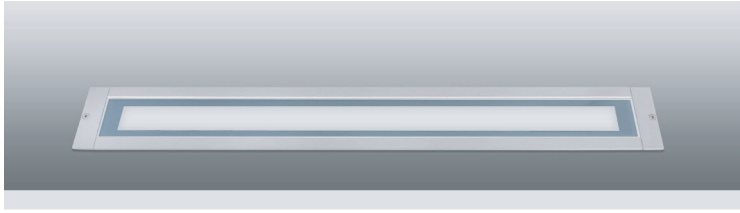

Terra Line Led 6 LLE

- > Linear inground recessed waterproof led luminaire
- > suitable for outdoors use
- > made from extruded anodized aluminum body
- > painted with polyester powder suitable for external use
- > with ground base from aluminum
- > with heavy duty protective glass 10mm thick mat
- > with internal antiglare screen with grilles from aluminum
- > with incorporated linear led smd modules
- > adjusted on high performance linear heatsink
- > for best heat management
- > CRI>80 | 3 SDCM as standard
- > upon request available with CRI>90
- > in 3000-4000 KELVIN
- > also available upon request in 2700-3500-5000-6500 Kelvin
- > 110° beam angle
- > works with built in led driver, on/off as standard
- > upon request dimmable phase cut/Dali/1-10v
- > with silicone gaskets and stainless-steel screws
- > with cable gland PG9 IP68 made from brass
- > upon request is available with pre-connected cable
- > with 1 cable gland PG9 IP68 made from brass as standard
- > or with 2 cable glands PG9 IP68 made from brass
- > for input and output of power supply cables
- > upon request is available with pre-connected cable

CRI 80 | Led source power & Average Luminaire Flux

Indicative Flux list | Final lumen output depends from the selection of the angle beam

30309	10W 220-240v 3000-4000 KELVIN 1040-1100 LUMEN DIM (1)	⏏ ⏏ ⏏
30310	16W 220-240v 3000-4000 KELVIN 1665-1715 LUMEN DIM (2)	⏏ ⏏ ⏏
30311	24W 220-240v 3000-4000 KELVIN 2495-2575 LUMEN DIM (3)	⏏ ⏏ ⏏
30312	34W 220-240v 3000-4000 KELVIN 3535-3645 LUMEN DIM (4)	⏏ ⏏ ⏏