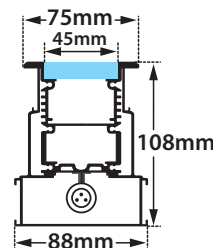

CRI&gt;80 | Power &amp; Luminous Flux at 28°

For information regarding other beam angles use the table factors for lumen output

30273	12.6W	7x1.80W	220-240V	3000-4000 KELVIN	1002-1070 LUMEN	DIM (1)	⏚ ⏚ ⏚
30274	25.2W	14x1.80W	220-240V	3000-4000 KELVIN	2003-2140 LUMEN	DIM (2)	⏚ ⏚ ⏚
30275	37.8W	21x1.80W	220-240V	3000-4000 KELVIN	3005-3210 LUMEN	DIM (3)	⏚ ⏚ ⏚
30276	50.4W	28x1.80W	220-240V	3000-4000 KELVIN	4007-4278 LUMEN	DIM (4)	⏚ ⏚ ⏚

GLASS (8mm)

CE IP67

Beam angle	Factor
10°	0.86
15°	0.97
24°	0.96
28°	1.00
32°	0.86
41°	0.91
48°	0.89
63°	0.88
15°x35°	0.93
22°x37°	0.82

ΔΙΑΣΤΑΣΕΙΣ ΦΩΤΙΣΤΙΚΩΝ DIMENSIONS OF LUMINAIRES				ΔΙΑΣΤΑΣΕΙΣ ΒΑΣΕΩΝ ΕΔΑΦΟΥΣ DIMENSIONS OF GROUND BASES		ΔΙΑΣΤΑΣΕΙΣ ΟΠΗΣ OPENING DIMENSIONS		
DIM	CODE	A	B	C	D	LENGTH	WIDTH	DEPTH
[1]	30273	349mm	319mm	342mm	426mm	439mm	100mm	110mm
[2]	30274	645mm	615mm	648mm	732mm	745mm	100mm	110mm
[3]	30275	945mm	915mm	978mm	1062mm	1075mm	100mm	110mm
[4]	30276	1245mm	1215mm	1278mm	1362mm	1375mm	100mm	110mm

**i** \*upon request available at length 1545mm

## ΔΙΑΣΤΑΣΕΙΣ ΦΩΤΙΣΤΙΚΟΥ / LUMINAIRE DIMENSIONS

5339 IP68 RATED MULTI-WAY CONNECTOR BOX  
ΣΤΕΓΑΝΟ ΚΟΥΤΙ ΔΙΑΚΛΑΔΩΣΗΣ