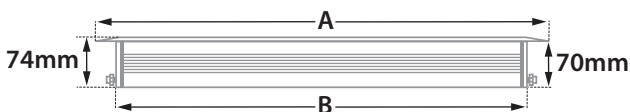

ΔΙΑΣΤΑΣΕΙΣ ΦΩΤΙΣΤΙΚΟΥ / LUMINAIRE DIMENSIONS