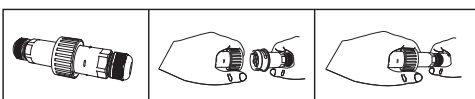

ΠΡΟΣΟΧΗ: Σε όλα τα φωτιστικά σώματα κωνευτά δαπέδου κατά την εγκατάσταση θα πρέπει να δημιουργείτε τουλάχιστον 20cm βάθος οπής αποστράγγισης, γεμάτη χαλίκι, για την αποφυγή στάσιμων υδάτων ή να χρησιμοποιείτε για τον ίδιο λόγο αγωγούς αποχέτευσης. Χρησιμοποιείτε μόνο καλώδια τύπου H07RN, άλλου είδους καλώδια μπορεί να μην εξασφαλίζουν βαθμό στεγανότητας IP67 ή IP68.

WARNING: In all ground buried lighting fittings installation, at least 20cm depth drain hole filled by gravel must be made to prevent flooding, or for same reason use draining water pipes. Use H07RN cables only as other types of cables may not be conformed to assure the IP67 or IP 68 rating.

Standard color 18

Available colors upon request 01 02

i *Η τεχνολογία των LED είναι σε διαρκή εξέλιξη οπότε πριν παραγγείλετε, παρακαλούμε επιβεβαιώστε ποιο LED είναι διαθέσιμο LED technology changes constantly forward, so before selecting / ordering the most suitable product for you, ask for a confirmation that this is the most updated product to our list.

— warm 2700 Kelvin — warm white 3000 Kelvin — neutral white 4000 Kelvin