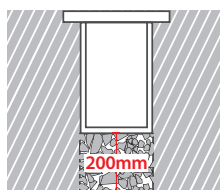

ΠΡΟΣΟΧΗ: Σε όλα τα φωτιστικά σώματα κωνευτά δαπέδου κατά την εγκατάσταση θα πρέπει να δημιουργείτε τουλάχιστον 20cm βάθος οπής αποστράγγισης, γεμάτη χαλίκι, για την αποφυγή στάσιμων υδάτων ή να χρησιμοποιείτε για τον ίδιο λόγο αγωγούς αποχέτευσης. Χρησιμοποιείτε μόνο καλώδια τύπου H07RN, άλλου είδους καλώδια μπορεί να μην εξασφαλίζουν βαθμό στεγανότητας IP67 ή IP68.

WARNING: In all ground buried lighting fittings installation, at least 20cm depth drain hole filled by gravel must be made to prevent flooding, or for same reason use draining water pipes. Use H07RN cables only as other types of cables may not be conformed to assure the IP67 or IP 68 rating.

Standard color 18

Available colors upon request 01 02

i *Η τεχνολογία των LED είναι σε διαρκή εξέλιξη οπότε πριν παραγγείλετε, παρακαλούμε επιβεβαιώστε ποιο LED είναι διαθέσιμο LED technology changes constantly forward, so before selecting / ordering the most suitable product for you, ask for a confirmation that this is the most updated product to our list.

— warm 2700 Kelvin — warm white 3000 Kelvin — neutral white 4000 Kelvin