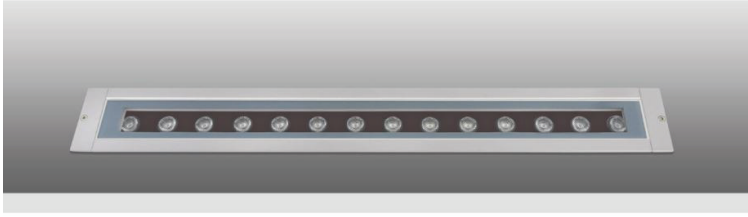

## Terra Line Led 6

- Linear in-ground recessed waterproof led luminaire suitable for outdoors use
- made from extruded anodized aluminum body
- painted with polyester powder suitable for external use
- with ground base from aluminum
- with heavy duty protective glass 8mm thick
- with incorporated high power led smd
- adjusted on high performance linear heatsink for best heat management
- CRI>80 | 3 SDCM as standard
- upon request available with CRI>90
- In 3000 - 4000 KELVIN
- also available upon request in 2700-3500-5000-6500 Kelvin
- with lenses of symmetrical beam angle 10°-15°-24°-28°-32°-41°-48°-63°
- or with lenses of elliptical beam angle 15°x35°, 22°x37°
- works with built in led driver, on/off as standard
- upon request dimmable phase cut/Dali/1-10v
- with silicone gaskets and stainless-steel screws
- with 1 or 2 brass nickel plated cable glands IP68
- for input and output of power supply cables
- offered with pre-fitted neoprene cable
- with male and female fis fast connection with IP68 protection

**i** \*upon request available at length 1545mm