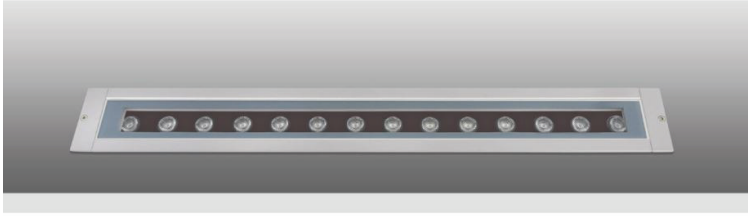

Terra Line Led 7

- Linear inground recessed waterproof led luminaire suitable for outdoors use
- made from extruded anodized aluminum body
- painted with polyester powder suitable for external use
- with ground base from aluminum
- with heavy duty protective glass 8mm thick
- with incorporated high power led smd
- adjusted on high performance linear heatsink for best heat management
- CRI>80 | 3 SDCM as standard
- upon request available with CRI>90
- In 3000 - 4000 KELVIN
- also available upon request in 2700-3500-5000-6500 Kelvin
- with lenses of symmetrical beam angle 10°-15°-24°-28°-32°-41°-48°-63°
- or with lenses of elliptical beam angle 15°x35° , 22°x37°
- works with built in led driver, on/off as standard
- upon request dimmable phase cut/Dali/1-10v
- with silicone gaskets and stainless-steel screws
- with 1 or 2 brass nickel plated cable glands IP68
- or input and output of power supply cables
- offered with pre-fitted neoprene cable
- with male and female fis fast connection with IP68 protection

With pre-connected IP68
male and female fis for fast connection

ΠΡΟΣΟΧΗ: Σε όλα τα φωτιστικά σώματα κωνευτά δαπέδου κατά την εγκατάσταση θα πρέπει να δημιουργείτε τουλάχιστον 20cm βάθος οπής αποστράγγισης, γεμάτη χαλίκι, για την αποφυγή στάσιμων υδάτων ή να χρησιμοποιείτε για τον ίδιο λόγο αγωγούς αποχέτευσης. Χρησιμοποιείτε μόνο καλώδια τύπου H07RN, άλλου είδους καλώδια μπορεί να μην εξασφαλίζουν βαθμό στεγανότητας IP67 ή IP68.