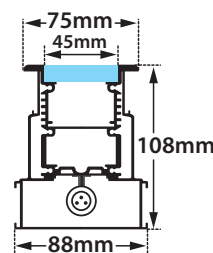

CRI>80 | Power & Luminous Flux

For information regarding other beam angles use the table factors for lumen output

30277		14.0W 7x2.0W 220-240V 3000-4000 KELVIN 1156-1245 LUMEN DIM (1)	
30278		28.0W 14x2.0W 220-240V 3000-4000 KELVIN 2311-2489 LUMEN DIM (2)	
30279		42.0W 21x2.0W 220-240V 3000-4000 KELVIN 3467-3734 LUMEN DIM (3)	
30280		56.0W 28x2.0W 220-240V 3000-4000 KELVIN 4622-4979 LUMEN DIM (4)	

GLASS (8mm)

Beam angle	Factor
10°	0.86
25°	0.97
24°	0.96
28°	1.00
32°	0.86
41°	0.86
48°	0.91
28°	0.89
63°	0.88
15°x35°	0.93
22°x37°	0.82

ΔΙΑΣΤΑΣΕΙΣ ΦΩΤΙΣΤΙΚΩΝ DIMENSIONS OF LUMINAIRES				ΔΙΑΣΤΑΣΕΙΣ ΒΑΣΕΩΝ ΕΔΑΦΟΥΣ DIMENSIONS OF GROUND BASES		ΔΙΑΣΤΑΣΕΙΣ ΟΠΗΣ OPENING DIMENSIONS		
DIM	CODE	A	B	C	D	LENGTH	WIDTH	DEPTH
[1]	30277	349mm	319mm	342mm	426mm	439mm	100mm	110mm
[2]	30278	645mm	615mm	648mm	732mm	745mm	100mm	110mm
[3]	30279	945mm	915mm	978mm	1062mm	1075mm	100mm	110mm
[4]	30280	1245mm	1215mm	1278mm	1362mm	1375mm	100mm	110mm

i *upon request available at length 1545mm

ΔΙΑΣΤΑΣΕΙΣ ΦΩΤΙΣΤΙΚΟΥ / LUMINAIRE DIMENSIONS

5339 IP68 RATED MULTI-WAY CONNECTOR BOX
ΣΤΕΓΑΝΟ ΚΟΥΤΙ ΔΙΑΚΛΑΔΩΣΗΣ

ΔΙΑΣΤΑΣΕΙΣ ΒΑΣΗΣ ΕΔΑΦΟΥΣ / GROUND BASE DIMENSIONS