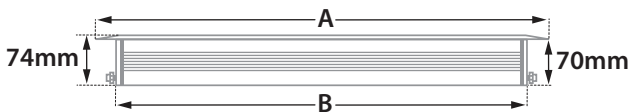

Terra Line Led 7

- Linear inground recessed waterproof led luminaire suitable for outdoors use
- made from extruded anodized aluminum body
- painted with polyester powder suitable for external use
- with ground base from aluminum
- with heavy duty protective glass 8mm thick
- with incorporated high power led smd
- adjusted on high performance linear heatsink for best heat management
- CRI>80 | 3 SDCM as standard
- upon request available with CRI>90
- In 3000 - 4000 KELVIN
- also available upon request in 2700-3500-5000-6500 Kelvin
- with lenses of symmetrical beam angle 10°-15°-24°-28°-32°-41°-48°-63°
- or with lenses of elliptical beam angle 15°x35° , 22°x37°
- works with built in led driver, on/off as standard
- upon request dimmable phase cut/Dali/1-10v
- with silicone gaskets and stainless-steel screws
- with 1 or 2 brass nickel plated cable glands IP68
- or input and output of power supply cables
- offered with pre-fitted neoprene cable
- with male and female fis fast connection with IP68 protection

GLASS (8mm)

Beam angle	Factor
10°	0.86
25°	0.97
24°	0.96
28°	1.00
32°	0.86
41°	0.86
48°	0.91
28°	0.89
63°	0.88
15°x35°	0.93
22°x37°	0.82

ΔΙΑΣΤΑΣΕΙΣ ΦΩΤΙΣΤΙΚΩΝ DIMENSIONS OF LUMINAIRES				ΔΙΑΣΤΑΣΕΙΣ ΒΑΣΕΩΝ ΕΔΑΦΟΥΣ DIMENSIONS OF GROUND BASES		ΔΙΑΣΤΑΣΕΙΣ ΟΠΗΣ OPENING DIMENSIONS		
DIM	CODE	A	B	C	D	LENGTH	WIDTH	DEPTH
[1]	30277	349mm	319mm	342mm	426mm	439mm	100mm	110mm
[2]	30278	645mm	615mm	648mm	732mm	745mm	100mm	110mm
[3]	30279	945mm	915mm	978mm	1062mm	1075mm	100mm	110mm
[4]	30280	1245mm	1215mm	1278mm	1362mm	1375mm	100mm	110mm

i *upon request available at length 1545mm

ΔΙΑΣΤΑΣΕΙΣ ΦΩΤΙΣΤΙΚΟΥ / LUMINAIRE DIMENSIONS

5339 IP68 RATED MULTI-WAY CONNECTOR BOX
ΣΤΕΓΑΝΟ ΚΟΥΤΙ ΔΙΑΚΛΑΔΩΣΗΣ

ΔΙΑΣΤΑΣΕΙΣ ΒΑΣΗΣ ΕΔΑΦΟΥΣ / GROUND BASE DIMENSIONS