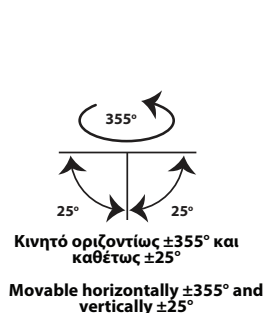

Frameless Deep 1

1. Σποτ led χωνευτό οροφής
   - εσωτερικού χώρου
   - frameless/trimless
   - αλουμινίου
   - βαμμένο ηλεκτροστατικά
   - κινητό οριζοντίως ±355° και καθέτως ±25°
   - κατάλληλο για darklight φωτισμό
   - με ενσωματωμένο 1 cob led ισχύος
   - προσαρμοσμένο σε ψήκτρα υψηλής απόδοσης
   - για την καλύτερη διαχείριση θερμότητας του led
   - CRI>80 | 3 SDCM
   - κατόπιν παραγγελίας διαθέσιμο με 2 SDCM
   - κατόπιν παραγγελίας με CRI>90 & CRI 98+
   - σε θερμοκρασία χρώματος 2700-3000-4000 Kelvin
   - Κατόπιν παραγγελίας και σε 3500-5000-6000 Kelvin
   - με ανακλαστήρα υψηλής απόδοσης
   - με δέσμη 15°-25°-40°
   - λειτουργεί με συνοδευτικό led driver ,On/off
   - ή κατόπιν παραγγελίας dimmable phase cut / Dali / 1-10volt
3. Recessed led spotlight
   - for indoors use
   - from die cast aluminum
   - frameless/trimless
   - movable horizontally ±355° and vertically ±25°
   - suitable for darklight effect
   - with incorporated 1 cob led source
   - adjusted on a high performance heatsink
   - for best thermal management of led source
   - CRI>80 | 3 SDCM as standard
   - upon request available with 2 SDCM
   - upon request available with CRI>90 & CRI 98+
   - in 2700-3000-4000 Kelvin
   - upon request in 3500-5000-6500 Kelvin
   - with high performance reflector
   - available with 15°-25°-40°
   - works with remote led driver
   - on/off as standard
   - upon request dimmable phase cut/Dali/1-10volt

INDICATIVE COB LED TABLE* CRI>80