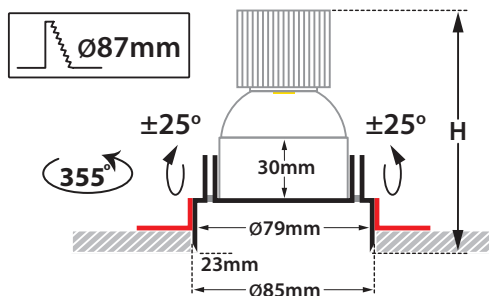

INDICATIVE COB LED TABLE* CRI>80

| | | | | | |
|-------|--------|-----------------------|----------------------|--------------|-----|
| 35582 | 5.0W | 2700-3000-4000 KELVIN | 440-460-480 LUMEN | HEIGHT=135mm | ⏏ ⚠ |
| 35583 | 6.7W | 2700-3000-4000 KELVIN | 585-615-640 LUMEN | HEIGHT=135mm | ⏏ ⚠ |
| 35584 | 7.5W | 2700-3000-4000 KELVIN | 645-675-705 LUMEN | HEIGHT=135mm | ⏏ ⚠ |
| 35585 | 9.0W | 2700-3000-4000 KELVIN | 780-820-860 LUMEN | HEIGHT=135mm | ⏏ ⚠ |
| 35586 | 11.0W | 2700-3000-4000 KELVIN | 925-965-1000 LUMEN | HEIGHT=150mm | ⏏ ⚠ |
| 35587 | 12.75W | 2700-3000-4000 KELVIN | 1050-1100-1150 LUMEN | HEIGHT=150mm | ⏏ ⚠ |

| | | | | | |
|-------|-------|-----------------------|----------------------|--------------|-----|
| 35588 | 8.5W | 2700-3000-4000 KELVIN | 885-910-950 LUMEN | HEIGHT=135mm | ⏏ ⚠ |
| 35589 | 10.5W | 2700-3000-4000 KELVIN | 1050-1080-1125 LUMEN | HEIGHT=150mm | ⏏ ⚠ |
| 35590 | 12.0W | 2700-3000-4000 KELVIN | 1200-1250-1300 LUMEN | HEIGHT=150mm | ⏏ ⚠ |

∅ 85mm

87mm

135-150mm

CE IP20

Accessories upon request

Ρυθμιζόμενα πλαισιά στηρίγματα για οροφές πάχους από 10mm έως 30mm

Adjustable side brackets for installation onto ceiling with thickness form 10mm up to 30mm