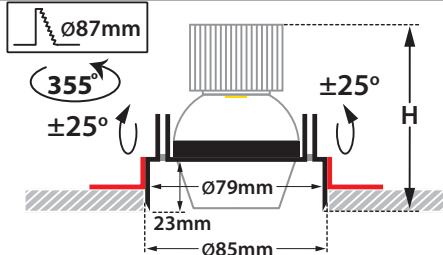

- Recessed led spotlight
- for indoors use
- from die cast aluminum
- frameless/trimless
- movable horizontally ±355° and vertically ±25°
- suitable for darklight effect
- with incorporated 1 cob led source
- adjusted on a high performance heatsink
- for best thermal management of led source
- CRI>80 | 3 SDCM as standard
- upon request available with 2 SDCM
- upon request available with CRI>90 & CRI 98+
- in 2700-3000-4000 Kelvin
- upon request in 3500-5000-6500 Kelvin
- with high performance reflector
- available with 15°-25°-40°
- works with remote led driver
- on/off as standard
- upon request dimmable phase cut/Dali/1-10volt

INDICATIVE COB LED TABLE* CRI>80

35555		5.0W 2700-3000-4000 KELVIN 440-460-480 LUMEN	HEIGHT=115mm		
35556		6.7W 2700-3000-4000 KELVIN 585-615-640 LUMEN	HEIGHT=115mm		
35557		7.5W 2700-3000-4000 KELVIN 645-675-705 LUMEN	HEIGHT=115mm		
35558		9.0W 2700-3000-4000 KELVIN 780-820-860 LUMEN	HEIGHT=115mm		
35559		11.0W 2700-3000-4000 KELVIN 925-965-1000 LUMEN	HEIGHT=130mm		
35560		12.75W 2700-3000-4000 KELVIN 1050-1100-1150 LUMEN	HEIGHT=130mm		

35561		8.5W 2700-3000-4000 KELVIN 885-910-950 LUMEN	HEIGHT=115mm		
35562		10.5W 2700-3000-4000 KELVIN 1050-1080-1125 LUMEN	HEIGHT=130mm		
35563		12.0W 2700-3000-4000 KELVIN 1200-1250-1300 LUMEN	HEIGHT=130mm		

∅ 85mm

87mm

↑ ↓ 115-130mm

CE

Anti-dazzle Angle

Tiltable

Ρυθμιζόμενα πλαισιά στηρίγματα για οροφές πάχους από 10mm έως 30mm
Adjustable side brackets for installation onto ceiling with thickness form 10mm up to 30mm