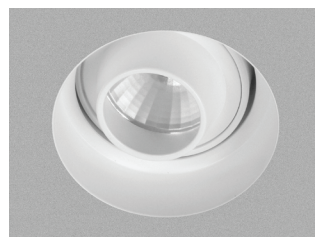

- Recessed led spotlight
- for indoors use
- from die cast aluminum
- frameless/trimless
- movable horizontally ±355° and vertically ±25°
- suitable for darklight effect
- with incorporated 1 cob led source
- adjusted on a high performance heatsink
- for best thermal management of led source
- CRI>80 | 3 SDCM as standard
- upon request available with 2 SDCM
- upon request available with CRI>90 & CRI 98+
- in 2700-3000-4000 Kelvin
- upon request in 3500-5000-6500 Kelvin
- with high performance reflector
- available with 15°-25°-40°
- works with remote led driver
- on/off as standard
- upon request dimmable phase cut/Dali/1-10volt

INDICATIVE COB LED TABLE* CRI>80

35555		5.0W 2700-3000-4000 KELVIN 440-460-480 LUMEN	HEIGHT=115mm		
35556		6.7W 2700-3000-4000 KELVIN 585-615-640 LUMEN	HEIGHT=115mm		
35557		7.5W 2700-3000-4000 KELVIN 645-675-705 LUMEN	HEIGHT=115mm		
35558		9.0W 2700-3000-4000 KELVIN 780-820-860 LUMEN	HEIGHT=115mm		
35559		11.0W 2700-3000-4000 KELVIN 925-965-1000 LUMEN	HEIGHT=130mm		
35560		12.75W 2700-3000-4000 KELVIN 1050-1100-1150 LUMEN	HEIGHT=130mm		

∅ 85mm

87mm

↑ ↓ 115-130mm

CE

Anti-dazzle Angle

Tiltable

Ρυθμιζόμενα πλαισιά στηρίγματα για οροφές πάχους από 10mm έως 30mm
Adjustable side brackets for installation onto ceiling with thickness form 10mm up to 30mm

01 02 18

Βαμμένα με Ηλεκτροστατική Βαφή
Painted with Electrostatic Powder

*Η τεχνολογία των LED είναι σε διαρκή εξέλιξη οπότε πριν παραγγείλετε, παρακαλούμε επιβεβαιώστε ποιο LED είναι διαθέσιμο
LED technology changes constantly forward, so before selecting / ordering the most suitable product for you, ask for a confirmation that this is the most updated product to our list.