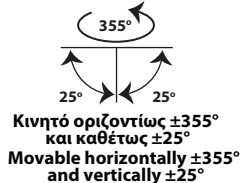

### INDICATIVE COB LED TABLE\* CRI>80

35564	5.0W	2700-3000-4000 KELVIN	440-460-480 LUMEN	HEIGHT=115mm	⏏ ⚡
35565	6.7W	2700-3000-4000 KELVIN	585-615-640 LUMEN	HEIGHT=115mm	⏏ ⚡
35566	7.5W	2700-3000-4000 KELVIN	645-675-705 LUMEN	HEIGHT=115mm	⏏ ⚡
35567	9.0W	2700-3000-4000 KELVIN	780-820-860 LUMEN	HEIGHT=115mm	⏏ ⚡
35568	11.0W	2700-3000-4000 KELVIN	925-965-1000 LUMEN	HEIGHT=130mm	⏏ ⚡
35569	12.75W	2700-3000-4000 KELVIN	1050-1100-1150 LUMEN	HEIGHT=130mm	⏏ ⚡

35570	8.5W	2700-3000-4000 KELVIN	885-910-950 LUMEN	HEIGHT=115mm	⏏ ⚡
35571	10.5W	2700-3000-4000 KELVIN	1050-1080-1125 LUMEN	HEIGHT=130mm	⏏ ⚡
35572	12.0W	2700-3000-4000 KELVIN	1200-1250-1300 LUMEN	HEIGHT=130mm	⏏ ⚡

∅ 85mm

∅ 87mm

↑↓ 115-130mm

CE IP20

Anti-dazzle Angle

Tiltable

Ρυθμιζόμενα πλαϊνά στηρίγματα για οροφές πάχους από 10mm έως 30mm

Adjustable side brackets for installation onto ceiling with thickness form 10mm up to 30mm