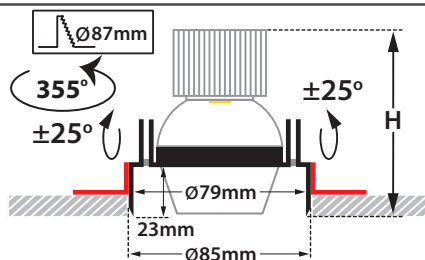

### INDICATIVE COB LED TABLE\* CRI>80

35564	5.0W	2700-3000-4000 KELVIN	440-460-480 LUMEN	HEIGHT=115mm	⏏ ⚡
35565	6.7W	2700-3000-4000 KELVIN	585-615-640 LUMEN	HEIGHT=115mm	⏏ ⚡
35566	7.5W	2700-3000-4000 KELVIN	645-675-705 LUMEN	HEIGHT=115mm	⏏ ⚡
35567	9.0W	2700-3000-4000 KELVIN	780-820-860 LUMEN	HEIGHT=115mm	⏏ ⚡
35568	11.0W	2700-3000-4000 KELVIN	925-965-1000 LUMEN	HEIGHT=130mm	⏏ ⚡
35569	12.75W	2700-3000-4000 KELVIN	1050-1100-1150 LUMEN	HEIGHT=130mm	⏏ ⚡

35570	8.5W	2700-3000-4000 KELVIN	885-910-950 LUMEN	HEIGHT=115mm	⏏ ⚡
35571	10.5W	2700-3000-4000 KELVIN	1050-1080-1125 LUMEN	HEIGHT=130mm	⏏ ⚡
35572	12.0W	2700-3000-4000 KELVIN	1200-1250-1300 LUMEN	HEIGHT=130mm	⏏ ⚡

∅ 85mm

∅ 87mm

↑↓ 115-130mm

CE IP20

Anti-dazzle Angle

Tiltable

Ρυθμιζόμενα πλαϊνά στηρίγματα για οροφές πάχους από 10mm έως 30mm

Adjustable side brackets for installation onto ceiling with thickness form 10mm up to 30mm