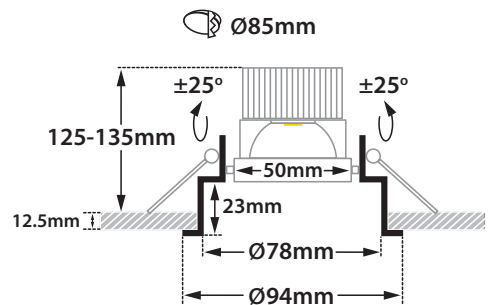

- Recessed led spotlight
- for indoors use
- with small external trim
- from die cast aluminum
- painted with electrostatic powder
- suitable for darklight (anti-dazzle) effect
- movable horizontally ±25° or vertically ±25°
- with tempered glass transparent
- with incorporated 1 COB LED
- positioned deep inside the body
- for reduce of glare
- suitable for darklight (antidazzle) effect
- adjusted on a high performance heatsink
- for best heat management
- CRI>80 | 3 SDCM as standard
- upon request available with CRI>90 & CRI 95+
- upon request available with 2 SDCM
- in 2700-3000-4000 Kelvin
- upon request in 3500-5000-6500 Kelvin
- with high performance aluminum reflector
- available with 15°-25°-40°-60° beam angle
- works with remote led driver, on/off as standard
- upon request dimmable phase cut/Dali/1-10vol

CRI>80 | Led source power and Luminous flux

Final lumen output depends on the selection of the angle beam

28337		6.7W	2700 - 3000 - 4000 KELVIN	585 - 615 - 640 LUMEN		
28338		7.5W	2700 - 3000 - 4000 KELVIN	645 - 675 - 705 LUMEN		
28339		9.0W	2700 - 3000 - 4000 KELVIN	780 - 820 - 860 LUMEN		
28340		11.0W	2700 - 3000 - 4000 KELVIN	925-965- 1000 LUMEN		
28341		12.75W	2700 - 3000 - 4000 KELVIN	1050-1100-1150 LUMEN		
28342		8.5W	2700 - 3000 - 4000 KELVIN	885 - 910 - 950 LUMEN		
28343		10.5W	2700 - 3000 - 4000 KELVIN	1050-1080-1125 LUMEN		
35761		12.0W	2700 - 3000 - 4000 KELVIN	1200-1250-1300 LUMEN		

∅ 94 mm ∅ 85 mm 125-135mm CE IP20

Movable

Anti-dazzle
Angle

UGR
<19

i Το παραπάνω φωτιστικό προσφέρεται κατόπιν παραγγελίας με μπροστινή προστασία **IP44**
The above luminaire is available upon request with **IP44** front protection