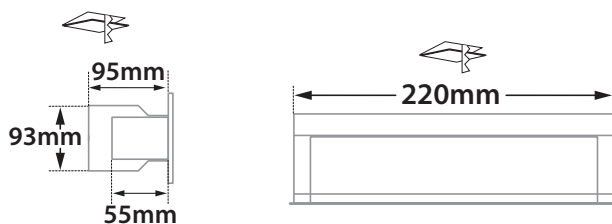

LIGHTING LUMINAIRES
FOR HARD ENVIRONMENTAL CONDITIONS

Cost-effective durability
Heat and cold resistant
Suitable for seaside application

Κατόπιν παραγγελίας το φωτιστικό μπορεί να βαφτεί με Πολυεστερική Ηλεκτροστατική Βαφή

Upon request the above fitting is painted with Polyester Electrostatic Powder

ΜΗΚΟΣ ΤΡΥΠΑΣ 220mm | ΠΛΑΤΟΣ/ΥΨΟΣ ΤΡΥΠΑΣ 93mm | ΒΑΘΟΣ 95mm

CUTTING LENGTH 220mm | CUTTING WIDTH 93mm | REQUIRED DEPTH 95mm