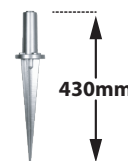

- Waterproof led projector for outdoors use
- from heavy duty die cast aluminum
- polyester powder coated
- suitable for resistance in external areas
- with protective tempered stepped glass transparent 6mm thick
- with incorporated 1cob led source
- adjusted on a high performance heatsink for best thermal management of led source
- or upon request dimmable phase cut/trailing edge
- CRI>80 | 3 SDCM as standard
- in 3000-4000 Kelvin
- upon request in 2700-3500-5000-6500 Kelvin
- upon request with CRI>90
- with high performance aluminum reflector available with 15°-25°-40°-60° beam
- upon request available with 10° beam angle
- works with built in led driver on/off as standard
- upon request dimmable phase cut/1-10v/Dali
- with silicon gaskets and inox screws
- with IP68 PG11 cable gland
- upon request available with pre-fitted 1m neoprene cable

CRI>80 | Power & Luminous Flux

Final lumen output depends from the selection of the angle beam

36152	21.0W	220-240v	3000-4000 KELVIN	2095-2152 LUMEN	L=255mm	⏏ ⚡ ⚠
36153	24.0W	220-240v	3000-4000 KELVIN	2395-2460 LUMEN	L=255mm	⏏ ⚡ ⚠
36154	26.0W	220-240v	3000-4000 KELVIN	2595-2665 LUMEN	L=255mm	⏏ ⚡ ⚠
36155	28.0W	220-240v	3000-4000 KELVIN	2795-2870 LUMEN	L=255mm	⏏ ⚡ ⚠
36156	30.0W	220-240v	3000-4000 KELVIN	2995-3075 LUMEN	L=300mm	⏏ ⚡ ⚠
36157	32.0W	220-240v	3000-4000 KELVIN	3175-3265 LUMEN	L=300mm	⏏ ⚡ ⚠
36158	34.0W	220-240v	3000-4000 KELVIN	3353-3440 LUMEN	L=300mm	⏏ ⚡ ⚠

GLASS (6mm)

CE IP65

Accessories upon request

Καρφωτά στηρίγματα εδάφους διαθέσιμα κατόπιν παραγγελίας

Ground spikes available upon request

Καρφί αλουμινίου
Die cast aluminum spike
5075

Στήριγμα εδάφους αλουμινίου
Ground aluminum support
5201