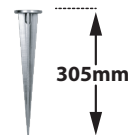

- Waterproof led projector for outdoors use
- from heavy duty die cast aluminum
- polyester powder coated
- suitable for resistance in external areas
- with protective tempered stepped glass transparent 6mm thick
- with incorporated 1cob led source
- adjusted on a high performance heatsink for best thermal management of led source
- or upon request dimmable phase cut/trailing edge
- CRI>80 | 3 SDCM as standard
- in 3000-4000 Kelvin
- upon request in 2700-3500-5000-6500 Kelvin
- upon request with CRI>90
- with high performance aluminum reflector available with 15°-25°-40°-60° beam
- upon request available with 10° beam angle
- works with built in led driver on/off as standard
- upon request dimmable phase cut/1-10v/Dali
- with silicon gaskets and inox screws
- with IP68 PG11 cable gland
- upon request available with pre-fitted 1m neoprene cable

CRI>80 | Power & Luminous Flux

Final lumen output depends from the selection of the angle beam

36152	21.0W	220-240v	3000-4000 KELVIN	2095-2152 LUMEN	L=255mm	⏏ ⚡ ⚠
36153	24.0W	220-240v	3000-4000 KELVIN	2395-2460 LUMEN	L=255mm	⏏ ⚡ ⚠
36154	26.0W	220-240v	3000-4000 KELVIN	2595-2665 LUMEN	L=255mm	⏏ ⚡ ⚠
36155	28.0W	220-240v	3000-4000 KELVIN	2795-2870 LUMEN	L=255mm	⏏ ⚡ ⚠
36156	30.0W	220-240v	3000-4000 KELVIN	2995-3075 LUMEN	L=300mm	⏏ ⚡ ⚠
36157	32.0W	220-240v	3000-4000 KELVIN	3175-3265 LUMEN	L=300mm	⏏ ⚡ ⚠
36158	34.0W	220-240v	3000-4000 KELVIN	3353-3440 LUMEN	L=300mm	⏏ ⚡ ⚠

GLASS (6mm)

CE IP65

Accessories upon request

Καρφωτά στηρίγματα εδάφους διαθέσιμα κατόπιν παραγγελίας

Ground spikes available upon request

Καρφί αλουμινίου
Die cast aluminum spike
5075

Στήριγμα εδάφους αλουμινίου
Ground aluminum support
5201