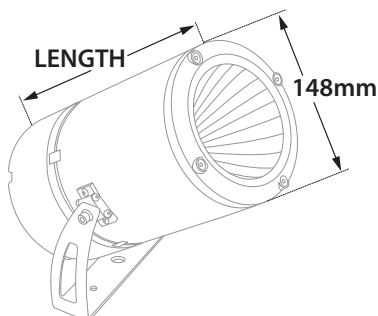

Tube 148 Cob Led 3

- Προβολέας led στεγανός αλουμινίου βαρέως τύπου
- ηλεκτροστατικά βαμμένος με πολυεστερική πούδρα
- κατάλληλη για εξωτερικούς χώρους με υάλινο προφυλακτήρα tempered
- πάχους 6mm διάφανο
- με ενσωματωμένο 1 cob led
- τοποθετημένο σε ψήκτρα υψηλής απόδοσης για την καλύτερη διαχείριση της θερμότητας του led
- CRI>80 | 3 SDCM
- σε θερμοκρασία χρώματος 3000-4000 Kelvin
- κατόπιν παραγγελίας και σε 2700-3500-5000-6500 Kelvin
- κατόπιν παραγγελίας με CRI>90
- με ανακαστήρα αλουμινίου υψηλής απόδοσης με δέσμη 15°-25°-40°-60°
- κατόπιν παραγγελίας διαθέσιμο με 10° δέσμη λειτουργεί με ενσωματωμένο led driver on/off
- κατόπιν παραγγελίας με led driver dimmable phase cut/1-10v/Dali
- με ελαστικά στεγανοποίησης από σιλικόνη με βίδες inox
- με στυπιοθλίπτη PG11 IP68
- κατόπιν παραγγελίας προσφέρεται με συνδεδεμένο καλώδιο 1μ neoprene

- Waterproof led projector for outdoors use
- from heavy duty die cast aluminum
- polyester powder coated
- suitable for resistance in external areas
- with protective tempered stepped glass transparent 6mm thick
- with incorporated 1cob led source
- adjusted on a high performance heatsink for best thermal management of led source
- or upon request dimmable phase cut/trailing edge
- CRI>80 | 3 SDCM as standard
- in 3000-4000 Kelvin
- upon request in 2700-3500-5000-6500 Kelvin
- upon request with CRI>90
- with high performance aluminum reflector available with 15°-25°-40°-60° beam
- upon request available with 10° beam angle
- works with built in led driver on/off as standard
- upon request dimmable phase cut/1-10v/Dali
- with silicon gaskets and inox screws
- with IP68 PG11 cable gland
- upon request available with pre-fitted 1m neoprene cable

CRI>80 | Power & Luminous Flux