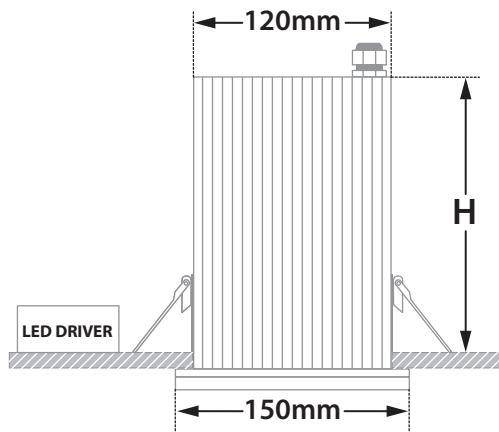

Astra 2 Waterproof Cob Led