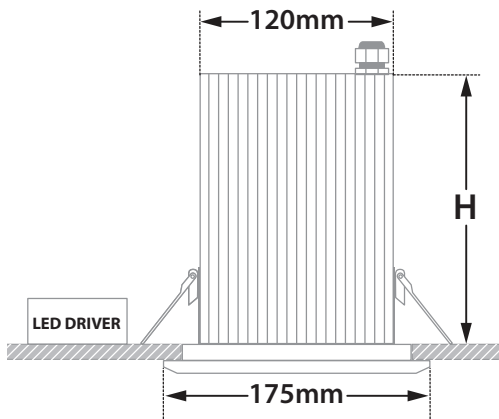

Astra 2.1 Waterproof Cob Led