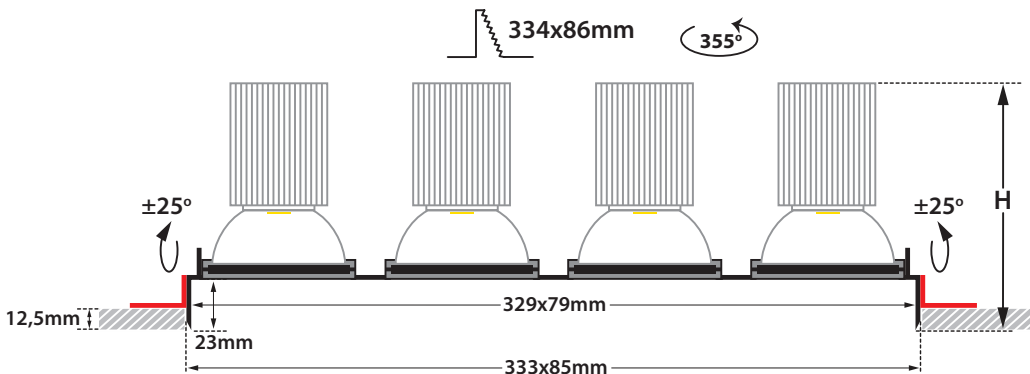

- Recessed quadruple led spotlight
- for indoors use
- from die cast aluminum
- frameless/trimless
- movable horizontally ±355° and vertically ±25°
- suitable for darklight effect
- with incorporated 4 Cob Led sources
- adjusted on high performance heatsinks
- for best thermal management
- CRI>80 | 3 SDCM as standard
- upon request available with CRI>90 & CRI 98+
- upon request available with 2 SDCM
- in 2700-3000-4000 Kelvin
- upon request in 3500-5000-6500 Kelvin
- with high performance reflectors
- available with 15°-24°-40°-60° beam angle
- works with remote led driver
- on/off, dimmable phase cut/Dali/1-10volt

### CRI>80 | Led source power & Average Luminaire Flux

Indicative Flux list | Final lumen output depends from the selection of the angle beam

35976	20.0W   4x5.0W   2700-3000-4000 KELVIN   4x(440-460-480) LUMEN	⊖ ⊕
35977	26.8W   4x6.7W   2700-3000-4000 KELVIN   4x(585-615-640) LUMEN	⊖ ⊕
35978	30.0W   4x7.5W   2700-3000-4000 KELVIN   4x(645-675-705) LUMEN	⊖ ⊕
35979	36.0W   4x9.0W   2700-3000-4000 KELVIN   4x(780-820-860) LUMEN	⊖ ⊕
35980	44.0W   4x11.0W   2700-3000-4000 KELVIN   4x(925-965-1000) LUMEN	⊖ ⊕
35981	51.0W   4x12.75W   2700-3000-4000 KELVIN   4x(1050-1100-1150) LUMEN	⊖ ⊕
35982	34.0W   4x8.5W   2700-3000-4000 KELVIN   4x(885-910-950) LUMEN	⊖ ⊕
35983	42.0W   4x10.5W   2700-3000-4000 KELVIN   4x(1050-1080-1125) LUMEN	⊖ ⊕
35984	48.0W   4x12.0W   2700-3000-4000 KELVIN   4x(1200-1250-1300) LUMEN	⊖ ⊕

333x85mm 334x86mm 110-130mm CE IP20

Tilttable

Κινητό οριζοντίως ±355° και καθέτως ±25°

Movable horizontally ±355° and vertically ±25°

Ρυθμιζόμενα πλαϊνά στηρίγματα για οροφές πάχους από 10mm έως 30mm

Adjustable side brackets for installation onto ceilings with thickness from 10mm up to 30mm