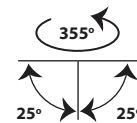

- Recessed quadruple led spotlight
- for indoors use
- from die cast aluminum
- frameless/trimless
- movable horizontally ±355° and vertically ±25°
- suitable for darklight effect
- with incorporated 4 Cob Led sources
- adjusted on high performance heatsinks
- for best thermal management
- CRI>80 | 3 SDCM as standard
- upon request available with CRI>90 & CRI 98+
- upon request available with 2 SDCM
- in 2700-3000-4000 Kelvin
- upon request in 3500-5000-6500 Kelvin
- with high performance reflectors
- available with 15°-24°-40°-60° beam angle
- works with remote led driver
- on/off, dimmable phase cut/Dali/1-10volt

### CRI>80 | Led source power & Average Luminaire Flux

Indicative Flux list | Final lumen output depends from the selection of the angle beam

35976	20.0W   4x5.0W   2700-3000-4000 KELVIN   4x(440-460-480) LUMEN	⊖ ⊕
35977	26.8W   4x6.7W   2700-3000-4000 KELVIN   4x(585-615-640) LUMEN	⊖ ⊕
35978	30.0W   4x7.5W   2700-3000-4000 KELVIN   4x(645-675-705) LUMEN	⊖ ⊕
35979	36.0W   4x9.0W   2700-3000-4000 KELVIN   4x(780-820-860) LUMEN	⊖ ⊕
35980	44.0W   4x11.0W   2700-3000-4000 KELVIN   4x(925-965-1000) LUMEN	⊖ ⊕
35981	51.0W   4x12.75W   2700-3000-4000 KELVIN   4x(1050-1100-1150) LUMEN	⊖ ⊕
35982	34.0W   4x8.5W   2700-3000-4000 KELVIN   4x(885-910-950) LUMEN	⊖ ⊕
35983	42.0W   4x10.5W   2700-3000-4000 KELVIN   4x(1050-1080-1125) LUMEN	⊖ ⊕
35984	48.0W   4x12.0W   2700-3000-4000 KELVIN   4x(1200-1250-1300) LUMEN	⊖ ⊕

333x85mm 334x86mm 110-130mm CE IP20

Tilttable

Κινητό οριζοντίως ±355° και καθέτως ±25°

Movable horizontally ±355° and vertically ±25°

Ρυθμιζόμενα πλαϊνά στηρίγματα για οροφές πάχους από 10mm έως 30mm

Adjustable side brackets for installation onto ceilings with thickness from 10mm up to 30mm