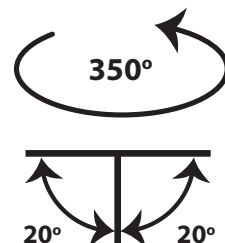

## CRI 80 | Luminaire Flux | Standard Lumen Performance

|       |       |          |                       |                    |       |
|-------|-------|----------|-----------------------|--------------------|-------|
| 25683 | 6.7W  | 220-240v | 2700-3000-4000 KELVIN | 585-615-640 LUMEN  | ⚡ ⚡ ⚡ |
| 25684 | 7.5W  | 220-240v | 2700-3000-4000 KELVIN | 645-675-705 LUMEN  | ⚡ ⚡ ⚡ |
| 25685 | 9.0W  | 220-240v | 2700-3000-4000 KELVIN | 780-820-860 LUMEN  | ⚡ ⚡ ⚡ |
| 25686 | 11.0W | 220-240v | 2700-3000-4000 KELVIN | 925-965-1000 LUMEN | ⚡ ⚡ ⚡ |

## CRI 80 | Luminaire Flux | High Lumen Performance

|       |       |          |                       |                      |       |
|-------|-------|----------|-----------------------|----------------------|-------|
| 25687 | 8.5W  | 220-240v | 2700-3000-4000 KELVIN | 885-910-950 LUMEN    | ⚡ ⚡ ⚡ |
| 25688 | 10.5W | 220-240v | 2700-3000-4000 KELVIN | 1050-1080-1125 LUMEN | ⚡ ⚡ ⚡ |

## Accessories upon request

Honey comb louver

Smooth Filter

Elliptical Filter

Anti-dazzle Angle

Περιστρεφόμενο  $350^\circ$  οριζοντίως και  $\pm 20^\circ$  καθέτως  
Adjustable  $350^\circ$  horizontally and  $\pm 20^\circ$  vertically