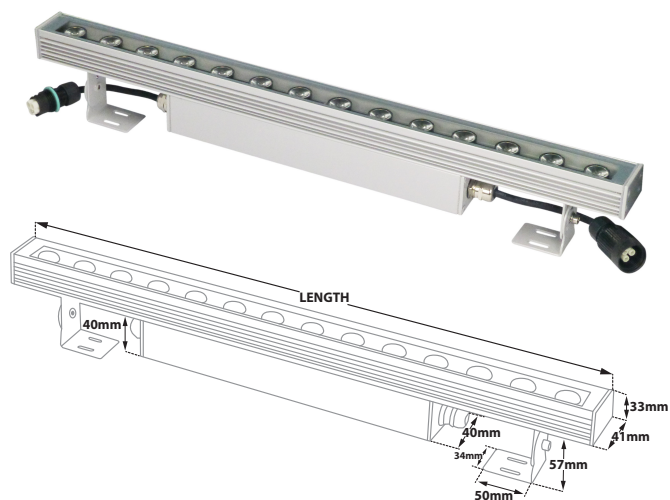

## Technoline 7 High

- Linear led lighting fitting
- wall fixed mounted
- waterproof suitable for exteriors use
- from extruded aluminum polyester powder coated
- suitable for resistance in external spaces
- with incorporated High Power Led Smd technology
- CRI>80 | 3 SDCM | as standard
- upon request available with CRI>90
- adjusted on a linear cooling system for best thermal management
- in 2700K-3000K-4000K color temperature
- upon request also available in 3500K-5000K and 6500K
- with symmetric lenses 11°-15°-24°-28°-32°-41°-48°-63°
- or elliptical beam lenses 15°x35°, 22x37°
- work with built in led driver, on/off as standard
- upon request available with dimmable led driver
- phase cut/Dali/1-10volt
- with 1 or 2 cable glands PG9 IP68 or PG11 IP68
- for input and output of power supply cables
- with brackets at the two sides for capability of movement
- with silicon gaskets and inox screws
- upon request is offered with pre-fitted cable in neoprene
- with male and female fis fast connection with IP68 protection
- suitable for exterior lighting of building facades, windows

CRI&gt;80 | System power &amp; Luminaire Flux at 28°

For information regarding other beam angles use the table factors for lumen output

|       |                 |          |                       |                      |               |       |
|-------|-----------------|----------|-----------------------|----------------------|---------------|-------|
| 23656 | 28.0W   14x2.0W | 220-240V | 2700-3000-4000 KELVIN | 2440-2568-2766 LUMEN | LENGTH=585mm  | ⚠ ⚡ ⚠ |
| 23657 | 42.0W   21x2.0W | 220-240V | 2700-3000-4000 KELVIN | 3660-3852-4149 LUMEN | LENGTH=885mm  | ⚠ ⚡ ⚠ |
| 23658 | 56.0W   28x2.0W | 220-240V | 2700-3000-4000 KELVIN | 4880-5136-5532 LUMEN | LENGTH=1185mm | ⚠ ⚡ ⚠ |
| 23659 | 70.0W   35x2.0W | 220-240V | 2700-3000-4000 KELVIN | 6100-6420-6915 LUMEN | LENGTH=1425mm | ⚠ ⚡ ⚠ |

Upon request luminaire is available with pre-connected IP68 male and female fis for fast connection