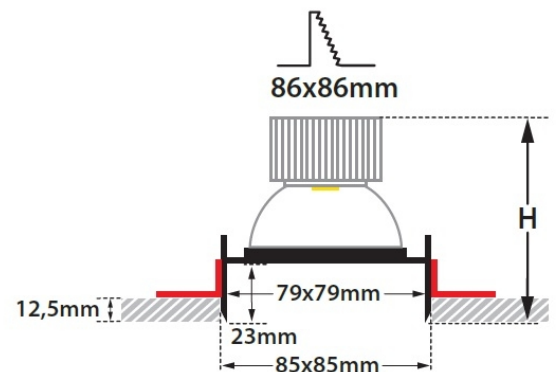

- Recessed led spotlight
- for indoors use
- from die cast aluminum
- frameless/trimless
- fixed
- suitable for darklight effect
- with incorporated 1 cob led source
- adjusted on a high performance heatsink
- for best thermal management of led source
- CRI>80 | 3 SDCM as standard
- upon request available with 2 SDCM
- upon request available with CRI>90 & CRI 98+
- in 2700-3000-4000 Kelvin
- upon request in 3500-5000-6500 Kelvin
- with high performance reflector
- available with 15°-25°-40°-60°
- works with remote led driver
- on/off as standard
- upon request dimmable phase cut/Dali/1-10volt

INDICATIVE COB LED TABLE* CRI>80

28177		5.0W 2700-3000-4000 KELVIN 440-460-480 LUMEN		
28178		6.7W 2700-3000-4000 KELVIN 585-615-640 LUMEN		
28179		7.5W 2700-3000-4000 KELVIN 645-675-705 LUMEN		
28180		9.0W 2700-3000-4000 KELVIN 780-820-860 LUMEN		
28181		11.0W 2700-3000-4000 KELVIN 925-965-1000 LUMEN		
38004		12.75W 2700-3000-4000 KELVIN 1050-1100-1150 LUMEN		
38005		10.5W 2700-3000-4000 KELVIN 1050-1080-1125 LUMEN		
38006		12.0W 2700-3000-4000 KELVIN 1200-1250-1300 LUMEN		

Ρυθμιζόμενα πλαϊνά στηρίγματα για οροφές πάχους από 10mm έως 30mm

Adjustable side brackets for installation onto ceiling with thickness form 10mm up to 30mm

85x85mm 86x86mm 100-155mm

Το παραπάνω φωτιστικό προσφέρεται κατόπιν παραγγελίας με προστασία IP44