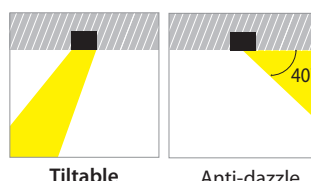

- Recessed led spotlight
- for indoors use
- from die cast aluminum
- movable horizontally ±355° and vertically ±20°
- with small aperture in black color
- or in other finishes upon request
- and light source positioned deep
- for darklight effect and reduce of glare
- with incorporated 1 cob led source
- adjusted on a high performance heatsink
- for best thermal management
- CRI80 or CRI90 | 3SDCM as standard
- upon request available with CRI 98
- upon request available with 2 SDCM
- in 2700-3000-4000 Kelvin
- upon request in 3500-5000-6500 Kelvin
- with high performance reflector or lens
- available with 15°-30°-45°-60° beam angle
- works with remote led driver
- on/off, dimmable phase cut/Dali/1-10volt
- works with remote led driver on/off as standard
- available upon request dimmable phase cut/Dali/1-10volt

∅ 100mm

82mm

125mm

CE IP44

Το παραπάνω φωτιστικό προσφέρεται κατόπιν παραγγελίας με μπροστινή προστασία IP54-IP65

The above luminaire is available upon request with IP54 or IP65 front protection

Tiltable

Anti-dazzle  
Angle

### Accessories upon request

Honey comb  
louvre

Smooth  
Filter

Elliptical  
Filter