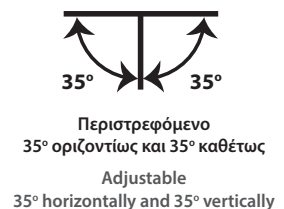

- Recessed triple spotlight
- for indoors use
- from die cast aluminum
- movable horizontally ±35° and vertically ±35°
- suitable for darklight effect
- with incorporated 3 cob led sources
- adjusted on a high performance heatsinks
- for best thermal management
- CRI>80 | 3 SDCM as standard
- upon request available with CRI>90 & CRI 98+
- upon request available with 2 SDCM
- in 2700-3000-4000 Kelvin
- upon request in 3500-5000-6000 Kelvin
- with high performance reflectors
- available with 15°-25°-40°-60° beam angle
- works with remote led driver
- on/off, dimmable phase cut/Dali/1-10volt

### INDICATIVE COB LED TABLE\* CRI>80

38055	15.0W	3x5.0W	2700-3000-4000 KELVIN	3x(440-460-480) LUMEN	⚡ ⚡
38056	20.1W	3x6.7W	2700-3000-4000 KELVIN	3x(585-615-640) LUMEN	⚡ ⚡
38057	22.5W	3x7.5W	2700-3000-4000 KELVIN	3x(645-675-705) LUMEN	⚡ ⚡
38058	27.0W	3x9.0W	2700-3000-4000 KELVIN	3x(780-820-860) LUMEN	⚡ ⚡
38059	33.0W	3x11.0W	2700-3000-4000 KELVIN	3x(925-965-1000) LUMEN	⚡ ⚡
38060	38.25W	3x12.75W	2700-3000-4000 KELVIN	3x(1050-1100-1150) LUMEN	⚡ ⚡

312x120mm

285x105mm

100-135mm

CE IP20

Anti-dazzle Angle