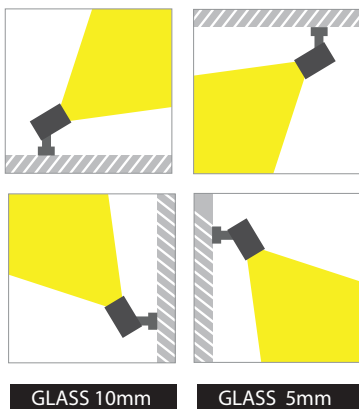

- ▶ Waterproof led projector
- ▶ for outdoors use
- ▶ from heavy duty die cast aluminum
- ▶ polyester powder coated
- ▶ suitable for resistance under harsh environmental conditions
- ▶ with protective tempered glass transparent
- ▶ upon request available mat/opal
- ▶ with incorporated 1 AC COB LED (mains voltage 220-240v)
- ▶ on/off or dimmable phase cut
- ▶ adjusted on a high performance heatsink
- ▶ for best thermal management of the led source
- ▶ CRI>80 | 3 SDCM, as standard
- ▶ upon request available with CRI90
- ▶ in 3000-4000 Kelvin
- ▶ upon request in 2700-3500-5000 Kelvin
- ▶ with high performance aluminum reflector
- ▶ available with 20°-25°-40° beam angle
- ▶ with silicon gaskets and inox screws
- ▶ with cable gland PG9 IP68

INDICATIVE COB LED TABLE *CRI>80

36263		4W 220-240V 2700-3000-4000 KELVIN 290-300-310 LUMEN LENGTH :120mm	
36264		6W 220-240V 2700-3000-4000 KELVIN 405-420-440 LUMEN LENGTH :120mm	
36265		8W 220-240V 2700-3000-4000 KELVIN 480-500-530 LUMEN LENGTH :140mm	

Καρφωτά στηρίγματα εδάφους διαθέσιμα κατόπιν παραγγελίας

Ground spikes available upon request

- 200mm**
Καρφί inox
Inox ground spike
5018
- 200mm**
Καρφί αλουμινίου
Die cast aluminum spike
5019
- 305mm**
Καρφί αλουμινίου
Die cast aluminum spike
5075
- 125mm**
Στήριγμα εδάφους αλουμινίου
Ground aluminum support
5201
- 430mm**
Στήριγμα εδάφους αλουμινίου με καρφί αλουμινίου
Ground aluminum support with die cast aluminum spike
5076