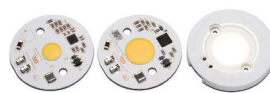

Accessories upon request

LED Modules for Direct Connection to Mains Voltage