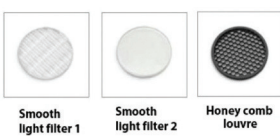

Accessories upon request

LED Modules for Direct Connection to Mains Voltage