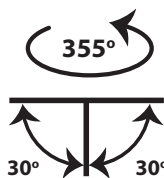

CRI>80 | Led source power & Luminous Flux

Final lumen output depends on the selection of the angle beam

38127	9.0W	2700-3000-4000 KELVIN	765-810-855 LUMEN	III E
38128	11.0W	2700-3000-4000 KELVIN	935-990-1045 LUMEN	III E
38129	12.75W	2700-3000-4000 KELVIN	1084-1148-1211 LUMEN	III E
38130	10.5W	2700-3000-4000 KELVIN	893-945-998 LUMEN	III E
38131	12.0W	2700-3000-4000 KELVIN	1020-1080-1140 LUMEN	III E
38132	14.0W	2700-3000-4000 KELVIN	1190-1260-1330 LUMEN	III E
38133	15.5W	2700-3000-4000 KELVIN	1318-1395-1473 LUMEN	III E
38134	17.5W	2700-3000-4000 KELVIN	1488-1575-1663 LUMEN	III E

- Recessed led spotlight
- for indoors use
- from die cast aluminum
- movable horizontally ±355° and vertically ±30°
- with light source positioned deep
- for darklight effect and reduce of glare
- with incorporated 1 cob led source
- adjusted on a high performance heatsink
- for best thermal management
- CRI>80 | 3SDCM as standard
- upon request available with CRI>90 or CRI>95+
- upon request available with 2 SDCM
- in 2700-3000-4000 Kelvin
- upon request in 3500-5000-6500 Kelvin
- with high performance reflector or lens
- available with 15°-24°-36°-48° beam angle
- works with remote led driver on/off as standard
- available upon request dimmable phase cut/Dali/1-10volt

Ø 110mm 105mm 105mm CE IP23 FRONT

UGR <19

Το παραπάνω φωτιστικό προσφέρεται κατόπιν παραγγελίας με μπροστινή προστασία IP44
The above luminaire is available upon request with IP44 front protection

Περιστρεφόμενο 355° οριζοντίως και ±30° καθέτως
Adjustable 355° horizontally and ±30° vertically