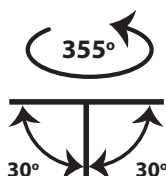

Το παραπάνω φωτιστικό προσφέρεται κατόπιν παραγγελίας με μπροστινή προστασία IP44
The above luminaire is available upon request with IP44 front protection