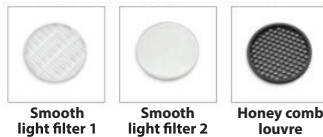

Accessories upon request