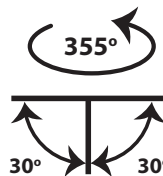

CRI>80 | Led source power & Luminous Flux

Final lumen output depends on the selection of the angle beam

38140	12.0W	2700-3000-4000 KELVIN	1020-1080-1140 LUMEN	III	E
38141	17.5W	2700-3000-4000 KELVIN	1488-1575-1663 LUMEN	III	E
38142	21.0W	2700-3000-4000 KELVIN	1785-1890-1995 LUMEN	III	E
38143	25.0W	2700-3000-4000 KELVIN	2125-2250-2375 LUMEN	III	E
38144	28.0W	2700-3000-4000 KELVIN	2380-2520-2660 LUMEN	III	E
38145	32.0W	2700-3000-4000 KELVIN	2720-2880-3040 LUMEN	III	E
38146	38.0W	2700-3000-4000 KELVIN	3230-3420-3610 LUMEN	III	E

- Recessed led spotlight
- for indoors use
- from die cast aluminum
- movable horizontally  $\pm 355^\circ$  and vertically  $\pm 30^\circ$
- with light source positioned deep
- for darklight effect and reduce of glare
- with incorporated 1 cob led source
- adjusted on a high performance heatsink
- for best thermal management
- CRI>80 | 3SDCM as standard
- upon request available with CRI>90 or CRI>95+
- upon request available with 2 SDCM
- in 2700-3000-4000 Kelvin
- upon request in 3500-5000-6500 Kelvin
- with high performance reflector or lens
- available with  $15^\circ-24^\circ-36^\circ-48^\circ$  beam angle
- works with remote led driver on/off as standard
- available upon request dimmable phase cut/Dali/1-10volt

Ø 181mm    172mm    155mm    CE    FRONT

UGR < 19

Accessories upon request

Accessories upon request

Το παραπάνω φωτιστικό προσφέρεται κατόπιν παραγγελίας με μπροστινή προστασία IP44  
The above luminaire is available upon request with IP44 front protection

Tiltable

Περιστρεφόμενο  $355^\circ$  οριζοντίως και  $\pm 30^\circ$  καθέτως  
Adjustable  $355^\circ$  horizontally and  $\pm 30^\circ$  vertically

01 Βαμμένα με Ηλεκτροστατική Βαφή  
Painted with Electrostatic Powder