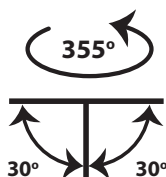

Το παραπάνω φωτιστικό προσφέρεται κατόπιν παραγγελίας με μπροστινή προστασία IP44
The above luminaire is available upon request with IP44 front protection