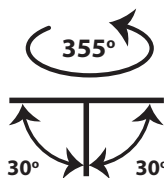

Περιστρεφόμενο 355° οριζοντίως και ±30° καθέτως
Adjustable 355° horizontally and ±30° vertically