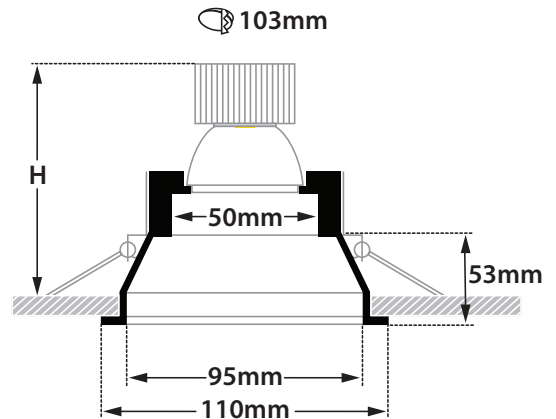

- Recessed led spotlight
- for indoors use
- with small external trim
- from die cast aluminum
- painted with electrostatic powder
- fixed
- suitable for darklight (anti-dazzle) effect
- with tempered glass mat
- with incorporated 1 COB LED
- adjusted on a high performance heatsink
- for best heat management
- CRI>80| 3 SDCM as standard
- upon request available with CRI>90 & CRI>95+
- upon request available with 2 SDCM
- in 2700-3000-4000 Kelvin
- upon request in 3500-5000-6500 Kelvin
- with high performance reflector
- available with 60°-75° beam angle
- works with remote led driver, on/off as standard
- or upon request dimmable phase cut/Dali/1-10volt

CRI>80 | Power & Luminous Flux

Final lumen output depends on the selection of the angle beam

38112	7.5W	2700-3000-4000 KELVIN	645-675-705 LUMEN	⚡
38113	9.0W	2700-3000-4000 KELVIN	780-820-860 LUMEN	⚡
38114	11.0W	2700-3000-4000 KELVIN	925-965-1000 LUMEN	⚡
38115	12.75W	2700-3000-4000 KELVIN	1050-1100-1150 LUMEN	⚡
38116	10.5W	2700-3000-4000 KELVIN	1050-1080-1125 LUMEN	⚡
38117	12.0W	2700-3000-4000 KELVIN	1200-1250-1300 LUMEN	⚡
38118	14.0W	2700-3000-4000 KELVIN	1375-1410-1475 LUMEN	⚡
38119	15.5W	2700-3000-4000 KELVIN	1510-1570-1630 LUMEN	⚡
38120	17.5W	2700-3000-4000 KELVIN	1660-1730-1795 LUMEN	⚡
38121	19.5W	2700-3000-4000 KELVIN	1815-1890-1960 LUMEN	⚡

∅ 110mm 103mm 130-175mm CE IP23 FRONT

Fixed

Το παραπάνω φωτιστικό προσφέρεται κατόπιν παραγγελίας με μπροστινή προστασία IP44-IP54

i The above luminaire is available upon request with IP44-IP54 front protection