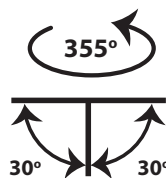

Περιστρεφόμενο 355° οριζοντίως και ±30° καθέτως
Adjustable 355° horizontally and ±30° vertically