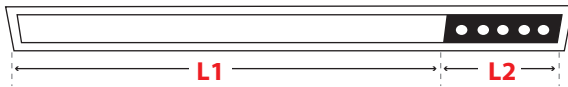

LINE 68 DARK COMB 1

- Γραμμικό led φωτιστικό χωνευτό οροφής
- εσωτερικού χώρου
- από προφίλ αλουμινίου
- με ενσωματωμένα High Power Led τεχνολογίας Smd
- τοποθετημένα σε ειδικό οπτικό, βαμμένο σε μαύρο χρώμα
- για μείωση της θάμβωσης
- με εσωτερικούς ανακλαστήρες 12°-34°-48°
- με πολυκαρμπονικό κάλυμμα οπάλ/σατινέ
- και ενσωματωμένα Linear Led Modules
- κατάλληλα για διάχυτο φωτισμό
- τοποθετημένα σε γραμμική ψήκτρα
- για καλύτερη διαχείριση της θερμοκρασίας
- σε θερμοκρασία χρώματος 3000K - 4000K
- CRI>80 | 3SDCM
- λειτουργεί με ενσωματωμένο LED driver on/off
- κατόπιν παραγγελίας dimmable phase cut/Dali/1-10v

- Recessed false ceiling led luminaire
- for indoors use
- from extruded aluminum powder coated
- with incorporated High Power Led Smd
- adjusted inside a special black anti-glare optical screen
- with internal reflectors
- suitable for darklight effect
- with symmetric angle beam of 12°-34°-48°
- with incorporated Linear Led Modules
- with polycarbonate satin/opal cover
- suitable for diffuse lighting
- CRI>80 | 3SDCM as standard
- positioned on a linear cooling system
- for best heat management
- in 3000K or 4000K color temperature
- works with built in led driver on/off as standard
- upon request dimmable phase cut/Dali/1-10v

L1 EXTERNAL DIMENSIONS

CODE	EXTERNAL DIMENSIONS		CUTTING DIMENSIONS			LUMEN VERSION 1		LUMEN VERSION 2	
	LENGTH mm	WIDTH mm	LENGTH mm	WIDTH mm	HEIGHT mm	POWER WATT	FINAL LUMEN OUTPUT	POWER WATT	FINAL LUMEN OUTPUT
39096	325	68	315	57	70	6.2	620	8.6	860
39097	465	68	455	57	70	9.3	930	12.9	1290
39098	605	68	595	57	70	12.4	1240	17.2	1720
39099	745	68	735	57	70	15.5	1550	21.5	2150
39100	885	68	875	57	70	18.6	1860	25.8	2580
39101	1025	68	1015	57	70	21.7	2170	30.1	3010
39102	1165	68	1155	57	70	24.8	2480	34.4	3440
39103	1305	68	1295	57	70	27.9	2790	38.7	3870
39104	1445	68	1435	57	70	31	3100	43	4300
39105	1585	68	1575	57	70	34.1	3410	47.3	4730
39106	1735	68	1725	57	70	37.2	3720	51.6	5160
39107	1875	68	1865	57	70	40.3	4030	55.9	5590
39108	2015	68	2005	57	70	43.4	4340	60.2	6020
39109	2155	68	2145	57	70	46.5	4650	64.5	6450
39110	2295	68	2285	57	70	49.6	4960	68.8	6880
39111	2435	68	2425	57	70	52.7	5270	73.1	7310
39112	2575	68	2565	57	70	55.8	5580	77.4	7740
39113	2715	68	2705	57	70	58.9	5890	81.7	8170
39114	2855	68	2845	57	70	62	6200	86	8600
39115	2995	68	2985	57	70	65.1	6510	90.3	9030
39116	3145	68	3135	57	70	68.2	6820	94.6	9460
39117	3285	68	3275	57	70	71.3	7130	98.9	9890
39118	3425	68	3415	57	70	74.4	7440	103.2	10320
39119	3565	68	3555	57	70	77.5	7750	107.5	10750

L2 EXTERNAL DIMENSIONS