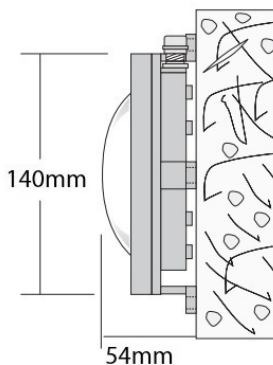

37049

4.0W | 220-240V | 3000-4000 KELVIN | 280-295 LUMEN

140mm ↔ 54mm

34 Standard Finish

LIGHTING LUMINAIRES  
FOR HARD ENVIRONMENTAL CONDITIONS

Cost-effective durability  
Heat and cold resistant  
Suitable for seaside application