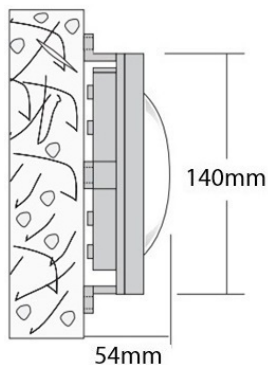

TONDO NAVY BRASS 1

conventional

33

33

- με ελαστικό στιπιοθλίπη (A)
- with rubber cable gland (A)

- με ορειχάλκινο επινικελωμένο στιπιοθλίπη IP68 (B)
- with cable gland IP68 made from brass nickel plated (B)

- Φωτιστικό στεγανό εξωτερικό επίτοιχο κατάλληλο για χρήση εξωτερικούς χώρους από σώμα και στεφάνι χυτό ορειχάλκινο με υάλινο προφυλακτήρα tempered ματ/οπάλ με ελαστικά στεγανοποίησης σιλικόνης και βίδες inox με ελαστικό στιπιοθλίπη (A)
- ή με ορειχάλκινο επινικελωμένο στιπιοθλίπη IP68 (B)

- Waterproof wall surfaced luminaire suitable for outdoors use
- from body and flange made from brass with protective tempered mat/opal with silicon gasket and inox screws with rubber cable gland (A)
- or with cable gland IP68 made from brass nickel plated (B)

5799 LED LAMP 230V 1,3-3W Gx53

3789 HALOGEN 12V 35-50W GY6,53

3720 HALOPIN 230V 25-40W G9

3721 MICROLYNX 230V 7-9W Gx53

140mm 54mm

LIGHTING LUMINAIRES FOR HARD ENVIRONMENTAL CONDITIONS
Cost-effective durability
Heat and cold resistant
Suitable for seaside application

01 02 05 18 30

Κατόπιν παραγγελίας το φωτιστικό μπορεί να βαφτεί με Πολυεστερική Ηλεκτροστατική Βαφή
Upon request the luminaire can be offered Polyester Powder Coated

34

34

*Η τεχνολογία των LED είναι σε διαρκή εξέλιξη οπότε πριν παραγγείλετε, παρακαλούμε επιβεβαιώστε πιο LED είναι διαθέσιμο
LED technology changes constantly forward, so before selecting / ordering the most suitable product for you, ask for a confirmation that this is the most updated product to our list.

warm 2700 kelvin warm white 3000 Kelvin neutral white 4000 Kelvin