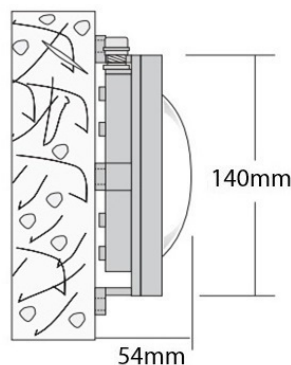

34

*Η τεχνολογία των LED είναι σε διαρκή εξέλιξη οπότε πριν παραγγείλετε, παρακαλούμε επιβεβαιώστε πιο LED είναι διαθέσιμο
LED technology changes constantly forward, so before selecting / ordering the most suitable product for you, ask for a confirmation that this is the most updated product to our list.

warm 2700 kelvin warm white 3000 Kelvin neutral white 4000 Kelvin