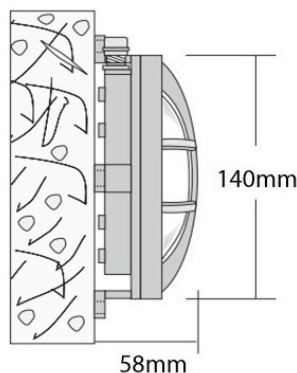

34

*Η τεχνολογία των LED είναι σε διαρκή εξέλιξη οπότε πριν παραγγείλετε, παρακαλούμε επιβεβαιώστε πιο LED είναι διαθέσιμο LED technology changes constantly forward, so before selecting / ordering the most suitable product for you, ask for a confirmation that this is the most updated product to our list.

■ warm 2700 kelvin ■ warm white 3000 Kelvin ■ neutral white 4000 Kelvin