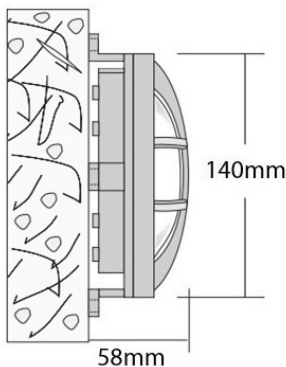

TONDO NAVY BRASS

conventional

33

- με ελαστικό στυπιοθλίπτη (A)
- with rubber cable gland (A)

33

- με ορειχάλκινο επινικελωμένο στυπιοθλίπτη IP68 (B)
- with cable gland IP68 made from brass nickel plated (B)

- Φωτιστικό στεγανό εξωτερικό επίτοιχο κατάλληλο για χρήση εξωτερικούς χώρους από σώμα και στεφάνι χυτό ορειχάλκινο με υάλινο προφυλακτήρα tempered ματ/οπάλ με ελαστικά στεγανοποίησης σιλικόνης και βίδες inox με ελαστικό στυπιοθλίπτη (A)
- ή με ορειχάλκινο επινικελωμένο στυπιοθλίπτη IP68 (B)

- Waterproof wall surfaced luminaire suitable for outdoors use
- from body and flange made from brass
- with protective tempered mat/opal with silicon gasket and inox screws
- with rubber cable gland (A)
- or with cable gland IP68 made from brass nickel plated (B)

5798

LED LAMP 230V
1,3-3W Gx53

3798

HALOGEN
12V 35-50W GY6,53

3722

HALOPIN 230V
25-40W G9

3723

MICROLYNX
230V 7-9W Gx53

140mm

↔ 58mm

LIGHTING LUMINAIRES
FOR HARD ENVIRONMENTAL CONDITIONS

Cost-effective durability
Heat and cold resistant
Suitable for seaside application

01 02 05 18 30

Κατόπιν παραγγελίας το φωτιστικό μπορεί να βαφτεί με Πολυεστερική Ηλεκτροστατική Βαφή
Upon request the luminaire can be offered Polyester Powder Coated

34

34

*Η τεχνολογία των LED είναι σε διαρκή εξέλιξη οπότε πριν παραγγείλετε, παρακαλούμε επιβεβαιώστε πιο LED είναι διαθέσιμο LED technology changes constantly forward, so before selecting / ordering the most suitable product for you, ask for a confirmation that this is the most updated product to our list.

■ warm 2700 kelvin ■ warm white 3000 Kelvin ■ neutral white 4000 Kelvin