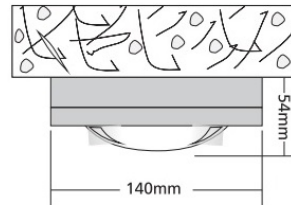

Tondo 1 CL

- Φωτιστικό led στεγανό εξωτερικό οροφής
- κατάλληλο για χρήση εξωτερικούς χώρους
- από σώμα και στεφάνι από χυτό αλουμινίου
- βαμμένα ηλεκτροστατικά με πολυεστερική πούδρα
- με υάλινο προφυλακτήρα tempered ματ/οπάλ
- με ελαστικά στεγανοποίησης σιλικόνης και βίδες inox
- με ενσωματωμένο AC mains voltage cob led
- τοποθετημένα σε ψήκτρα
- για την καλύτερη θερμική διαχείριση
- CR180 | 3 SDCM
- CCT 3000-4000 Kelvin
- κατόπιν παραγγελίας σε 2700 Kelvin
- on/off
- ή κατόπιν παραγγελίας
- dimmable phase cut/trailing edge

- Waterproof ceiling surface led luminaire
- suitable for outdoors use
- from die cast aluminum body and flange
- polyester powder coated
- with protective tempered mat/opal
- with silicon gasket and inox screws
- with incorporated AC mains voltage cob led
- adjusted on a heatsink
- for best thermal management
- CR180 | 3 SDCM as standard
- available in 3000-4000 Kelvin
- upon request available in 2700 Kelvin
- on/off as standard
- or upon request available
- dimmable phase cut/trailing edge

9759

4.0W | 220-240V | 3000-4000 KELVIN | 280-295 LUMEN

140mm

54mm

Tondo 4 CL

- Φωτιστικό led στεγανό εξωτερικό οροφής
- κατάλληλο για χρήση εξωτερικούς χώρους
- από σώμα και στεφάνι από χυτό αλουμινίου
- βαμμένα ηλεκτροστατικά με πολυεστερική πούδρα
- με υάλινο προφυλακτήρα tempered ματ/οπάλ
- με ελαστικά στεγανοποίησης σιλικόνης και βίδες inox
- με ενσωματωμένο AC mains voltage cob led
- τοποθετημένα σε ψήκτρα
- για την καλύτερη θερμική διαχείριση
- CR180 | 3 SDCM
- CCT 3000-4000 Kelvin
- κατόπιν παραγγελίας σε 2700 Kelvin
- on/off
- ή κατόπιν παραγγελίας
- dimmable phase cut/trailing edge