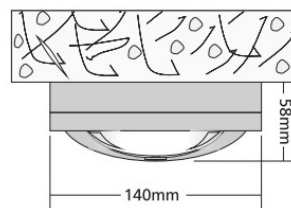

- Waterproof ceiling surface led luminaire
- suitable for outdoors use
- from die cast aluminum body and flange
- polyester powder coated
- with protective tempered mat/opal
- with silicon gasket and inox screws
- with incorporated AC mains voltage cob led
- adjusted on a heatsink
- for best thermal management
- CR180 | 3 SDCM as standard
- available in 3000-4000 Kelvin
- upon request available in 2700 Kelvin
- on/off as standard
- or upon request available
- dimmable phase cut/trailing edge

9761

4.0W | 220-240V | 3000-4000 KELVIN | 280-295 LUMEN

140mm

58mm

01 02 05 18 30

Βαμμένα με Πολυεστερική Ηλεκτροστατική Βαφή
Painted with Polyester Electrostatic Powder

■ warm 2700 Kelvin ■ warm white 3000 Kelvin ■ natural white 4000 Kelvin