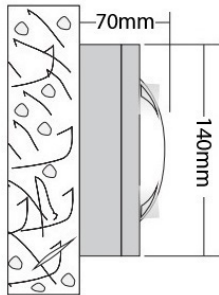

Tondo Med 1 NV

- Φωτιστικό led στεγανό εξωτερικό επίτοιχο
- κατάλληλο για χρήση εξωτερικούς χώρους από σώμα και στεφάνι από χυτό αλουμινίου
- βαμμένα ηλεκτροστατικά με πολυεστερική πούδρα με υάλινο προφυλακτήρα tempered ματ/οπάλ με ελαστικά στεγανοποίησης σιλικόνης και βίδες inox με ενσωματωμένο AC mains voltage cob led τοποθετημένα σε ψήκτρα
- για την καλύτερη θερμική διαχείριση
- CRI80 | 3 SDCM
- CCT 3000-4000 Kelvin
- κατόπιν παραγγελίας σε 2700 Kelvin on/off
- ή κατόπιν παραγγελίας dimmable phase cut/trailing edge

- Waterproof wall surfaced led luminaire suitable for outdoors use
- from die cast aluminum body and flange polyester powder coated
- with protective tempered mat/opal with silicon gasket and inox screws
- with incorporated AC mains voltage cob led adjusted on a heatsink
- for best thermal management
- CRI80 | 3 SDCM as standard
- available in 3000-4000 Kelvin
- upon request available in 2700 Kelvin on/off as standard
- or upon request available dimmable phase cut/trailing edge

37060	4W	220-240V	2700-3000-4000 KELVIN	290-300-310 LUMEN	ⓘ	⚡	⚠
37061	6W	220-240V	2700-3000-4000 KELVIN	405-420-440 LUMEN	ⓘ	⚡	⚠
37062	8W	220-240V	2700-3000-4000 KELVIN	480-500-530 LUMEN	ⓘ	⚡	⚠

∅ 140mm ↔ 70mm