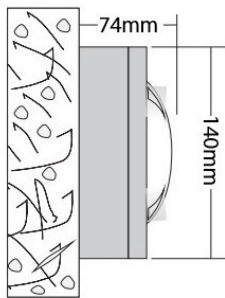

Tondo Med 3 NV

- Φωτιστικό led στεγανό εξωτερικό επίτοιχο
- κατάλληλο για χρήση εξωτερικούς χώρους από σώμα και στεφάνι από χυτό αλουμινίου
- βαμμένα ηλεκτροστατικά με πολυεστερική πούδρα με υάλινο προφυλακτήρα tempered ματ/οπάλ
- με ελαστικά στεγανοποίησης σιλικόνης και βίδες inox
- με ενσωματωμένο AC mains voltage cob led τοποθετημένα σε ψήκτρα
- για την καλύτερη θερμική διαχείριση
- CRI80 | 3 SDCM
- CCT 3000-4000 Kelvin
- κατόπιν παραγγελίας σε 2700 Kelvin on/off
- ή κατόπιν παραγγελίας
- dimmable phase cut/trailing edge

- Waterproof wall surfaced led luminaire suitable for outdoors use
- from die cast aluminum body and flange
- polyester powder coated
- with protective tempered mat/opal
- with silicon gasket and inox screws
- with incorporated AC mains voltage cob led adjusted on a heatsink
- for best thermal management
- CRI80 | 3 SDCM as standard
- available in 3000-4000 Kelvin
- upon request available in 2700 Kelvin on/off as standard
- or upon request available
- dimmable phase cut/trailing edge

37066		4W | 220-240V | 2700-3000-4000 KELVIN | 290-300-310 LUMEN			
37067		6W | 220-240V | 2700-3000-4000 KELVIN | 405-420-440 LUMEN			
37068		8W | 220-240V | 2700-3000-4000 KELVIN | 480-500-530 LUMEN			

∅ 140mm ↔ 74mm