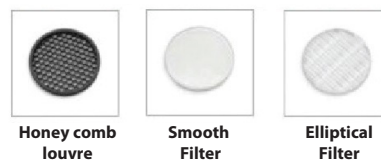

- Recessed led spotlight
- for outdoors and indoors use
- from die cast aluminum
- with small external trim
- polyester powder coated
- fixed
- with incorporated 1 Cob led source
- adjusted on a high performance heatsink
- for best thermal management of led source
- positioned deep inside the luminaire
- for reduce of glare
- suitable for darklight (anti-dazzle) effect
- CRI>80 | 3 SDCM as standard
- upon request available with CRI>90 & CRI 95+
- upon request available with 2 SDCM
- in 2700-3000-4000 Kelvin
- upon request in 3500-5000-6500 Kelvin
- with high performance reflector
- available with 15°-25°-40°-60° beam angle
- works with remote led driver on/off as standard
- or upon request dimmable phase cut/Dali/1-10volt

CRI>80 | Indicative Cob Led Table

28486	7.5W	2700 - 3000 - 4000 KELVIN	645 - 675 - 705 LUMEN	IP20	IE
28487	9.0W	2700 - 3000 - 4000 KELVIN	780 - 820 - 860 LUMEN	IP20	IE
28488	11.0W	2700 - 3000 - 4000 KELVIN	925 - 965 - 1000 LUMEN	IP20	IE
28489	12.75W	2700 - 3000 - 4000 KELVIN	1050-1100-1150 LUMEN	IP20	IE
28490	10.5W	2700 - 3000 - 4000 KELVIN	1050-1080-1125 LUMEN	IP20	IE
28491	12.0W	2700 - 3000 - 4000 KELVIN	1195-1245-1290 LUMEN	IP20	IE
28492	15.5W	2700 - 3000 - 4000 KELVIN	1510-1570-1630 LUMEN	IP20	IE
28493	17.5W	2700 - 3000 - 4000 KELVIN	1660-1730-1795 LUMEN	IP20	IE
28494	19.5W	2700 - 3000 - 4000 KELVIN	1815-1890-1960 LUMEN	IP20	IE

Accessories upon request

Honey comb louvre

Smooth Filter

Elliptical Filter

01 02 18

Βαμμένα με Ηλεκτροστατική Βαφή
Painted with Electrostatic Powder

*Η τεχνολογία των LED είναι σε διαρκή εξέλιξη οπότε πριν παραγγείλετε, παρακαλούμε επιβεβαιώστε ποιο LED είναι διαθέσιμο
LED technology changes constantly forward, so before selecting / ordering the most suitable product for you, ask for a confirmation that this is the most updated product to our list.