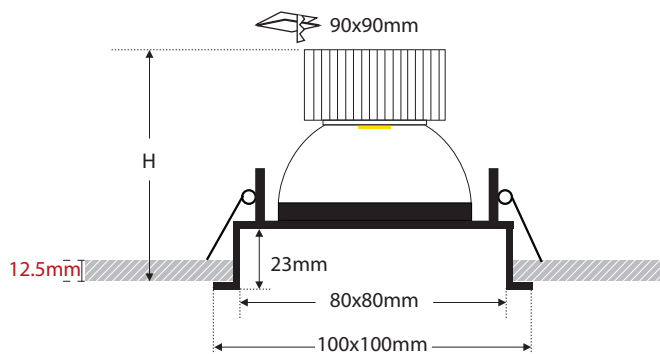

01 02 18

Βαμμένα με Ηλεκτροστατική Βαφή
Painted with Electrostatic Powder

*Η τεχνολογία των LED είναι σε διαρκή εξέλιξη οπότε πριν παραγγείλετε, παρακαλούμε επιβεβαιώστε ποιο LED είναι διαθέσιμο
LED technology changes constantly forward, so before selecting / ordering the most suitable product for you, ask for a confirmation that this is the most updated product to our list.

■ warm 2700 Kelvin ■ warm white 3000 Kelvin ■ neutral white 4000 Kelvin