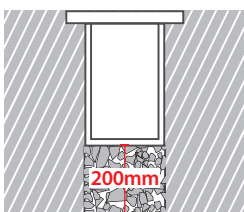

- Waterproof inground recessed led luminaire
- with stainless steel/inox frame
- from heavy duty die cast aluminum body
- polyester powder coated
- pvc box for the installation of the luminaire
- with tempered stepped glass 15mm thick transparent
- with 1 or 2 cable glands PG13.5 IP68
- for input and output of power supply cables
- with inox screws and silicon gaskets
- with tiltable movement
- for beam adjustment ±355° horizontally and ±20° vertically
- with incorporated 1 cob led source
- adjusted on a high performance heatsink
- for best thermal management of the led source
- CRI>80 | 3 SDCM, as standard
- in 3000-4000 Kelvin
- upon request, available in 2700-3500-5000 Kelvin
- with high performance reflector
- standard angle beam 12°-24° *
- upon request 40°-60°
- works with build in led driver, on-off as standard
- upon request available with dimmable led driver
- phase cut/Dali/1-10v

∅ 223mm 238mm GLASS (15mm) IK10 CE IP67

i * Οι παραπάνω μοίρες είναι ενδεικτικές και είναι αυτές που χρησιμοποιούνται συχνά. Κατόπιν παραγγελίας διατίθεται και με διαφορετικές μοίρες σύμφωνα με τις ανάγκες σας.
 * The included angle beams are indicative and can be considered as the most used. Upon request the beam angle of the lenses can be adjusted accordingly to your needs.