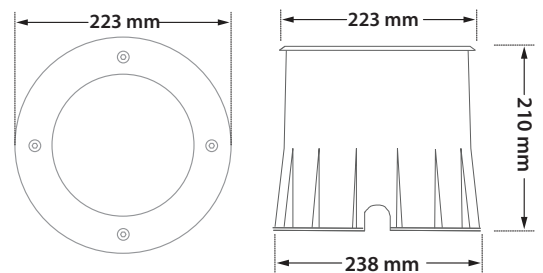

- Waterproof inground recessed led luminaire
- with stainless steel/inox frame
- from heavy duty die cast aluminum body
- polyester powder coated
- pvc box for the installation of the luminaire
- with tempered stepped glass 15mm thick transparent
- with 1 or 2 cable glands PG13.5 IP68
- for input and output of power supply cables
- with inox screws and silicon gaskets
- with tiltable movement
- for beam adjustment ±355° horizontally and ±20° vertically
- with incorporated 1 cob led source
- adjusted on a high performance heatsink
- for best thermal management of the led source
- CRI>80 | 3 SDCM, as standard
- in 3000-4000 Kelvin
- upon request, available in 2700-3500-5000 Kelvin
- with high performance reflector
- standard angle beam 12°-24° *
- upon request 40°-60°
- works with build in led driver, on-off as standard
- upon request available with dimmable led driver
- phase cut/Dali/1-10v

∅ 223mm 238mm GLASS (15mm) IK10 CE IP67

i * Οι παραπάνω μοίρες είναι ενδεικτικές και είναι αυτές που χρησιμοποιούνται συχνά. Κατόπιν παραγγελίας διατίθεται και με διαφορετικές μοίρες σύμφωνα με τις ανάγκες σας.
 * The included angle beams are indicative and can be considered as the most used. Upon request the beam angle of the lenses can be adjusted accordingly to your needs.