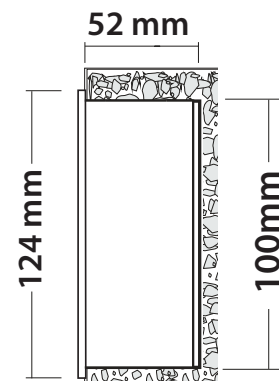

- Waterproof wall recessed led luminaire
- suitable for outdoors use
- suitable for asymmetric darklight effect
- from die cast aluminum body and flange
- painted with polyester electrostatic powder
- for resistance under harsh environmental conditions
- with internal aluminum asymmetrical reflector
- with protective tempered glass 5mm thick
- with waterproof gasket and inox screws
- with incorporated high power led smd technology
- adjusted on a linear heatsink
- for best thermal management of led source
- CRI>80 | 3 SDCM
- in 3000-4000 Kelvin
- upon request available in 2700-5000-6500 Kelvin
- with built in led driver on/off as standard
- available with aluminum box for wall installation

CRI>80 | Led source power & Luminous flux

5749 2.0W | 220-240v | 3000-4000 KELVIN | 80-88 LUMEN

5750 3.0W | 220-240v | 3000-4000 KELVIN | 120-132 LUMEN

5247 Κουτί επίτοιχης τοποθέτησης από αλουμίνιο
Box for wall installation from aluminum

124x124mm 100x100mm GLASS (5mm) CE IP65

01 02 05 18 30

Βαμμένα με Πολυεστερική Ηλεκτροστατική Βαφή
Painted with Polyester Electrostatic Powder

*Η τεχνολογία των LED είναι σε διαρκή εξέλιξη οπότε πριν παραγγείλετε, παρακαλούμε επιβεβαιώστε ποιο LED είναι διαθέσιμο
LED technology changes constantly forward, so before selecting / ordering the most suitable product for you,
ask for a confirmation that this is the most updated product to our list.