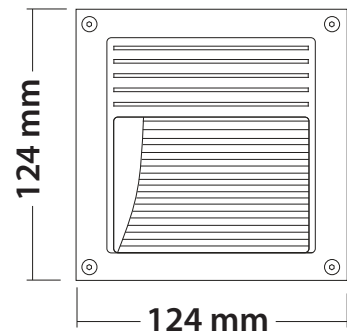

- Waterproof wall recessed led luminaire
- suitable for outdoors use
- suitable for asymmetric darklight effect
- from die cast aluminum body and flange
- painted with polyester electrostatic powder
- for resistance under harsh environmental conditions
- with internal aluminum asymmetrical reflector
- with protective tempered glass 5mm thick
- with waterproof gasket and inox screws
- with incorporated high power led smd technology
- adjusted on a linear heatsink
- for best thermal management of led source
- CRI>80 | 3 SDCM
- in 3000-4000 Kelvin
- upon request available in 2700-5000-6500 Kelvin
- with built in led driver on/off as standard
- available with aluminum box for wall installation

CRI>80 | Led source power & Luminous flux

5749 2.0W | 220-240v | 3000-4000 KELVIN | 80-88 LUMEN

5750 3.0W | 220-240v | 3000-4000 KELVIN | 120-132 LUMEN

5247 Κουτί επίτοιχης τοποθέτησης από αλουμίνιο
Box for wall installation from aluminum

124x124mm 100x100mm GLASS (5mm) CE IP65

01 02 05 18 30

Βαμμένα με Πολυεστερική Ηλεκτροστατική Βαφή
Painted with Polyester Electrostatic Powder

*Η τεχνολογία των LED είναι σε διαρκή εξέλιξη οπότε πριν παραγγείλετε, παρακαλούμε επιβεβαιώστε ποιο LED είναι διαθέσιμο
LED technology changes constantly forward, so before selecting / ordering the most suitable product for you,
ask for a confirmation that this is the most updated product to our list.