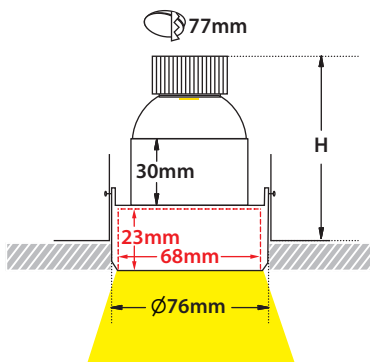

- Recessed led spotlight
- for indoors use
- from die cast aluminum
- frameless/ trimless
- fixed
- suitable for darklight effect
- with incorporated 1 cob led source
- adjusted on a high performance heatsink
- for best thermal management of led source
- CRI>80 | 3 SDCM as standard
- upon request available with 2 SDCM
- upon request available with CRI>90 & CRI>95+
- in 2700-3000-4000 Kelvin
- upon request in 3500-5000-6500 Kelvin
- with high performance reflector
- available with 15°- 25°- 40°- 50°
- works with remote led driver, on/off as standard
- upon request dimmable phase cut/Dali/1-10volt

#### Final lumen output depends from the selection of angle beam

28455		6.7W   2700-3000-4000 KELVIN   585 - 615 - 640 LUMEN		
28456		7.5W   2700-3000-4000 KELVIN   645 - 675 - 705 LUMEN		
28457		9.0W   2700-3000-4000 KELVIN   780 - 820 - 860 LUMEN		
28458		11.0W   2700-3000-4000 KELVIN   925-965-1000 LUMEN		
28459		12.0W   2700-3000-4000 KELVIN   1050-1100-1150 LUMEN		

76mm

77mm

115-130mm

CE IP23

Ρυθμιζόμενα πλαινά στηρίγματα για οροφές πάχους από 10 mm έως 30mm

Adjustable side brackets for installation onto ceiling with thickness from 10mm up to 30mm

FIXED

Anti-dazzle Angle