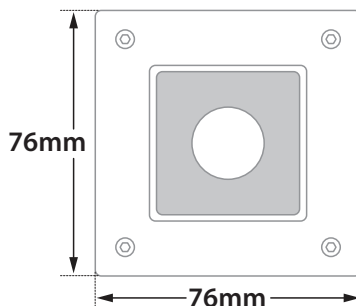

## CRI 80 | Led source power &amp; Average Luminarie Flux

Indicative Flux list | Final lumen output depends from the selection of the angle beam

30427  2.6W | 24V DC | 3000 KELVIN | 160 LUMEN   76x76mm  68x68mm  75mm  ΒΑΣΗ ΕΔΑΦΟΥΣ  
ΧΥΤΗ ΑΛΟΥΜΙΝΙΟΥ  
ΚΩΔ. 5278BASE FOR THE GROUND  
FROM DIE CAST  
ALUMINUM CODE. 5278