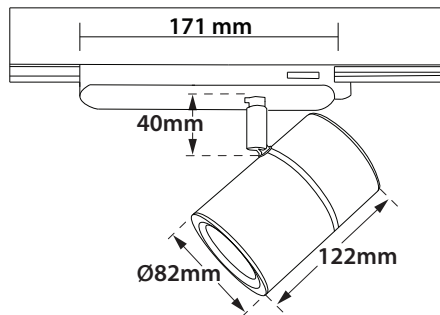

∅ 82mm

↕ 122mm

GLASS (4mm)

CE IP20

Accessories upon request

Smooth light filter 1

Smooth light filter 2

Honey comb louvre