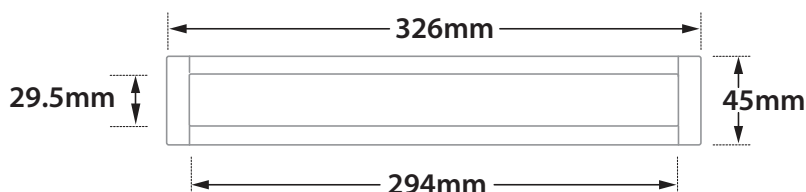

- Waterproof wall recessed led luminaire
- suitable for symmetrical lighting effect
- with die cast aluminum body
- painted with polyester electrostatic powder
- suitable for exteriors use
- with tempered glass mat
- with inox screws and silicon gaskets
- with aluminum reflector
- with incorporated 1 Linear Led module
- with high performance heatsink
- for best heat management
- CRI>80 as standard
- available in 3000-4000 Kelvin
- or upon request in 2700-5000-6500 Kelvin
- works with internal/built in led driver
- on/off as standard
- upon request dimmable phase cut/Dali/1-10v
- available with aluminum box for wall recessed use

CRI>80 | Led source power & Luminaire Flux

37108 6.0W | 220-240v | 3000-4000 KELVIN | 190-210LUMEN

Linear Led Engine/Module

ΔΙΑΣΤΑΣΕΙΣ ΦΩΤΙΣΤΙΚΟΥ

LUMINAIRE DIMENSIONS

ΔΙΑΣΤΑΣΕΙΣ ΒΑΣΗΣ ΤΟΙΧΟΥ | ΔΙΑΣΤΑΣΕΙΣ ΚΟΠΗΣ

WALL BASE DIMENSIONS | CUTTING HOLE DIMENSIONS