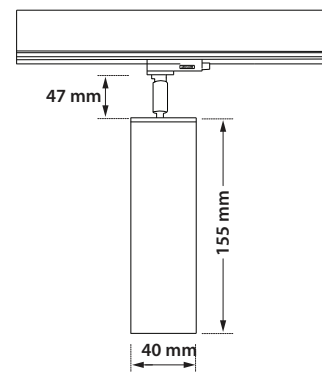

- Indoor track mounted led spotlight
- from die cast aluminum
- painted with electrostatic powder
- rotatable horizontally 355° and head tilttable ±90°
- suitable for lamps type MR11
- 220-240V GU10
- with adaptor, suitable for track
- upon request available with die cast aluminum base
- for ceiling mounting
- with external diameter 60 mm and height 20 mm

i Κατόπιν παραγγελίας το φωτιστικό προσφέρεται με βάση οροφής

i Upon request luminaire is offered with ceiling base

29538

DICHROIC MR11 220-240V 50W GU10 /
LED LAMP MR11 220-240V GU10

∅ 40mm

↕ 155mm

CE IP20