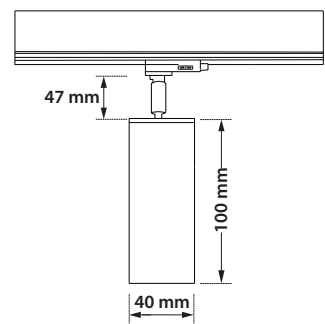

- Indoor track mounted led spotlight
- from die cast aluminum
- painted with electrostatic powder
- rotatable horizontally 355° and head tiltable ±90°
- suitable for lamps type MR11
- 220-240V GU10
- with adaptor, suitable for track
- upon request available with die cast aluminum base
- for ceiling mounting
- with external diameter 60 mm and height 20 mm

Κατόπιν παραγγελίας το φωτιστικό προσφέρεται με βάση οροφής

Upon request luminaire is offered with ceiling base

29539

DICHROIC MR11 220-240V 50W GU10 /  
LED LAMP MR11 220-240V GU10

∅ 40mm

↕ 100mm

CE IP20

01 02