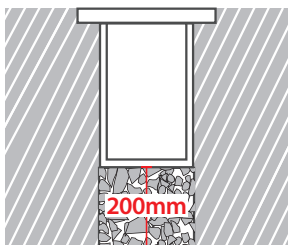

GAIA ALU 1L

- Φωτιστικό led χωνευτό εδάφους
- κατάλληλο για χρήση σε εξωτερικούς χώρους
- σώμα και στεφάνι κατασκευασμένο από χυτοπρεσσαριστό αλουμίνιο
- πολυεστερικά βαμμένο
- με 1 έξοδο φωτισμού
- με ενσωματωμένο led ισχύος σε ψήκτρα υψηλής απόδοσης
- για την καλύτερη διαχείριση της θερμότητας του led
- CRI80
- σε θερμοκρασία χρώματος 3000-4000 Kelvin
- με υπερυψωμένο υάλινο προφυλακτήρα
- με 1 ή 2 στιπιοθλίπτες PG11 IP68
- για είσοδο και έξοδο καλωδίου παροχής ρεύματος
- με inox βίδες και ελαστικά στεγανοποίησης από σιλικόνη
- λειτουργεί με ενσωματωμένο τροφοδοτικό / led driver
- με τάση τροφοδοσίας 220-240 volt
- ή με εξωτερικό τροφοδοτικό / led driver σταθερού ρεύματος
- κατάλληλο για σύνδεση εν σειρά
- διαθέσιμο με βάση εδάφους
- από χυτοπρεσσαριστό αλουμίνιο, πολυεστερικά βαμμένη
- ή από βαρέως τύπου χυτοπρεσσαριστό ορείχαλκο

- Waterproof inground recessed luminaire
- suitable for outdoors use
- body and flange
- made from heavy duty die cast aluminum
- with 1 lighting exit
- with incorporated 1 high power led, smd technology
- adjusted on a high performance heatsink
- for best thermal management of the led source
- CRI80 as standard
- CCT 3000-4000 Kelvin
- with extolled tempered glass for better lighting performance
- with 1 or 2 cable glands PG11 IP68
- for input or output of power supply cables
- with inox screws and silicon rubber gaskets
- works with built in led driver (input voltage 220-240V)
- or works with remote / external led driver of constant current type
- suitable for in series connection
- available with base for ground installation
- from die cast aluminum, polyester powder coated
- or from base made from heavy duty brass

CRI>80 | Με ενσωματωμένο led driver | with built in led driver