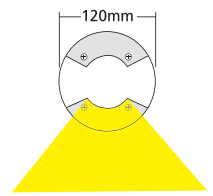

GAIA ALU 1L

- Φωτιστικό led χωνευτό εδάφους
- κατάλληλο για χρήση σε εξωτερικούς χώρους
- σώμα και στεφάνι κατασκευασμένο από χυτοπρεσσαριστό αλουμίνιο
- πολυεστερικά βαμμένο
- με 1 έξοδο φωτισμού
- με ενσωματωμένο led ισχύος σε ψήκτρα υψηλής απόδοσης
- για την καλύτερη διαχείριση της θερμότητας του led
- CRI80
- σε θερμοκρασία χρώματος 3000-4000 Kelvin
- με υπερυψωμένο υάλινο προφυλακτήρα
- με 1 ή 2 στιπιοθλίπτες PG11 IP68
- για είσοδο και έξοδο καλωδίου παροχής ρεύματος
- με inox βίδες και ελαστικά στεγανοποίησης από σιλικόνη
- λειτουργεί με ενσωματωμένο τροφοδοτικό / led driver
- με τάση τροφοδοσίας 220-240 volt
- ή με εξωτερικό τροφοδοτικό / led driver σταθερού ρεύματος
- κατάλληλο για σύνδεση εν σειρά
- διαθέσιμο με βάση εδάφους
- από χυτοπρεσσαριστό αλουμίνιο, πολυεστερικά βαμμένη
- ή από βαρέως τύπου χυτοπρεσσαριστό ορείχαλκο

- Waterproof inground recessed luminaire
- suitable for outdoors use
- body and flange
- made from heavy duty die cast aluminum
- with 1 lighting exit
- with incorporated 1 high power led, smd technology
- adjusted on a high performance heatsink
- for best thermal management of the led source
- CRI80 as standard
- CCT 3000-4000 Kelvin
- with extolled tempered glass for better lighting performance
- with 1 or 2 cable glands PG11 IP68
- for input or output of power supply cables
- with inox screws and silicon rubber gaskets
- works with built in led driver (input voltage 220-240V)
- or works with remote / external led driver of constant current type
- suitable for in series connection
- available with base for ground installation
- from die cast aluminum, polyester powder coated
- or from base made from heavy duty brass

CRI>80 | Με ενσωματωμένο led driver | with built in led driver