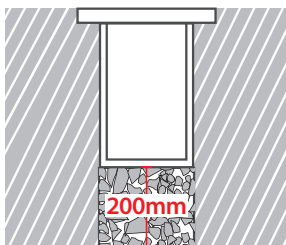

5099

ΒΑΣΗ ΕΔΑΦΟΥΣ ΑΛΟΥΜΙΝΙΟ
DIE CAST ALUMINUM GROUND BASE

5285

ΒΑΣΗ ΕΔΑΦΟΥΣ ΟΡΕΙΧΑΛΚΙΝΗ
BRASS GROUND BASE