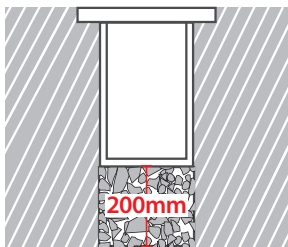

5099

ΒΑΣΗ ΕΔΑΦΟΥΣ ΑΛΟΥΜΙΝΙΟΥ
DIE CAST ALUMINUM GROUND BASE

5285

ΒΑΣΗ ΕΔΑΦΟΥΣ ΟΡΕΙΧΑΛΚΙΝΗ
BRASS GROUND BASE