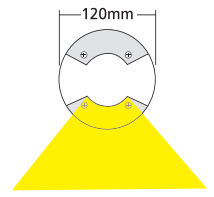

5099

ΒΑΣΗ ΕΔΑΦΟΥΣ ΑΛΟΥΜΙΝΙΟΥ
DIE CAST ALUMINUM GROUND BASE

5285

ΒΑΣΗ ΕΔΑΦΟΥΣ ΟΡΕΙΧΑΛΚΙΝΗ
BRASS GROUND BASE