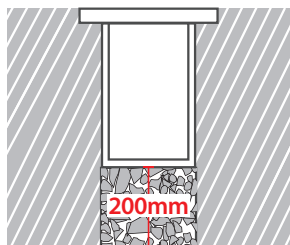

Terra Brass 2L

- Φωτιστικό led χωνευτό εδάφους
- κατάλληλο για χρήση σε εξωτερικούς χώρους
- σώμα από χυτοπρεσσαριστό αλουμίνιο πολυεστερικά βαμμένο και στεφάνι κατασκευασμένο από χυτοπρεσσαριστό ορείχαλκο
- με 2 εξόδους φωτισμού
- με ενσωματωμένο led ισχύος σε ψήκτρα υψηλής απόδοσης
- για την καλύτερη διαχείριση της θερμότητας του led
- CRI>80
- σε θερμοκρασία χρώματος 3000-4000 Kelvin
- με υπεριψωμένο υάλινο προστακτήρα
- με 1 στιπιοθλίπτη IP68
- με inox βίδες και ελαστικά στεγανοποίησης από σιλικόνη
- λειτουργεί με ενσωματωμένο τροφοδοτικό / led driver
- με τάση τροφοδοσίας 220-240 volt
- ή με εξωτερικό τροφοδοτικό / led driver σταθερού ρεύματος
- κατάλληλο για σύνδεση εν σειρά
- διαθέσιμο με βάση εδάφους
- από χυτοπρεσσαριστό αλουμίνιο, πολυεστερικά βαμμένη
- ή από βαρέως τύπου χυτοπρεσσαριστό ορείχαλκο

- Waterproof inground recessed luminaire
- suitable for outdoors use
- body made from heavy duty die cast aluminum, polyester powder coated
- and cover made from heavy duty brass
- with 2 lighting exits
- with incorporated 1 high power led, smd technology
- adjusted on a high performance heatsink
- for best thermal management of the led source
- CRI>80 as standard
- CCT 3000-4000 Kelvin
- with extolled tempered glass for better
- lighting performance
- with 1 cable gland IP68
- with inox screws and silicon rubber gaskets
- works with built in led driver (input voltage 220-240V)
- or works with remote / external led driver of constant current type
- suitable for in series connection
- available with base for ground installation
- from die cast aluminum, polyester powder coated
- or from base made from heavy duty brass

LIGHTING LUMINAIRES FOR HARD ENVIRONMENTAL CONDITIONS