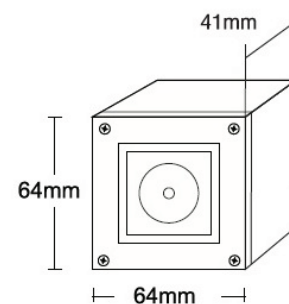

01 02 05 18 30

Βαμμένα με Πολυεστερική Ηλεκτροστατική Βαφή
Painted with Polyester Electrostatic Powder

*Η τεχνολογία των LED είναι σε διαρκή εξέλιξη οπότε πριν παραγγείλετε, παρακαλούμε επιβεβαιώστε ποιο LED είναι διαθέσιμο
LED technology changes constantly forward, so before selecting / ordering the most suitable product for you,
ask for a confirmation that this is the most updated product to our list.

warm 2700 Kelvin warm white 3000 Kelvin neutral white 4000 Kelvin