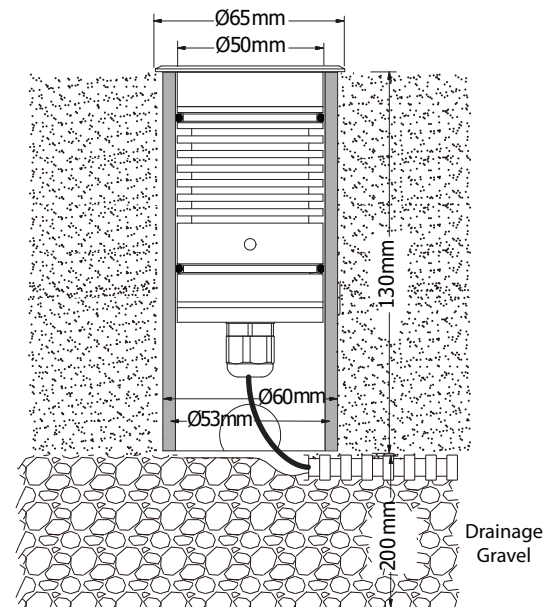

ΠΡΟΣΟΧΗ: σε όλα τα φωτιστικά σώματα χωνευτά δαπέδου κατά την εγκατάσταση θα πρέπει να δημιουργείτε τουλάχιστον 20cm βάθος οπής αποστράγγισης γεμάτη χαλίκι, για την αποφυγή πλημμυρών. Χρησιμοποιείτε μόνο H07RN-7 καλώδια. Άλλου είδους καλώδια μπορεί να μην εξασφαλίζουν βαθμό στεγανότητας IP67 ή IP68.

WARNING: in all ground lighting luminaires, at least a 20cm depth drain hole filled by gravel must be made, to prevent flooding. Use H07RN-7 cables only. Other kind of cables may not be conformed to assure the IP67 or IP68 rating.

Accessories upon request